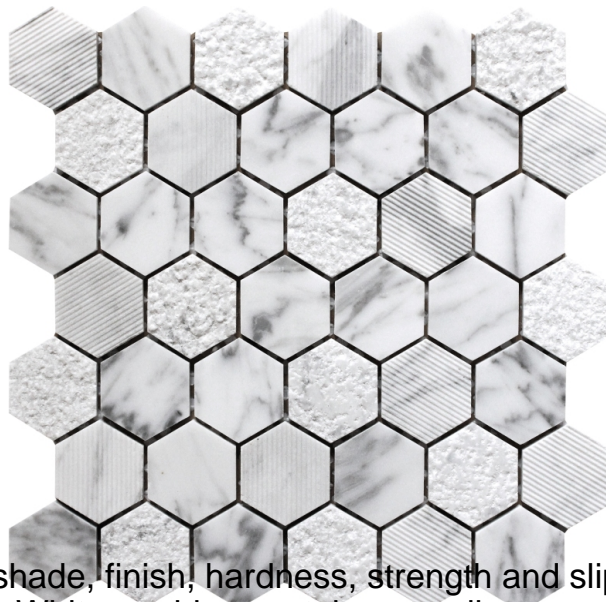

2200 B Zanker Rd, San Jose, CA 95131
Phone: +1 408 432 1000
Fax: +1 408 228 3924
www.mir-mosaic.com
E-mail: info@mir-mosaic.com

BALI COLLECTION

Product Name:	INDI CARRARA
Product Code:	BL-01CA
Material:	Bianco Carrara
Surface:	
Sheet Size:	11.8x12"
Thickness:	5/16"
Sheet Coverage Area:	0.98 sq.ft
Chip Size:	
Quantity in a box:	5 sheets/ctn
Sq.ft/box:	4.92 sq.ft
Lead Time:	Stocked

Variation in color, shade, finish, hardness, strength and slip resistance is inherent in Natural stone products. White marbles contain naturally occurring deposits of iron which may lead to discoloration of marble and turning it yellow-rust or grey if used in wet areas. This a natural characteristics of the stone and that is why it cannot be considered as a defect