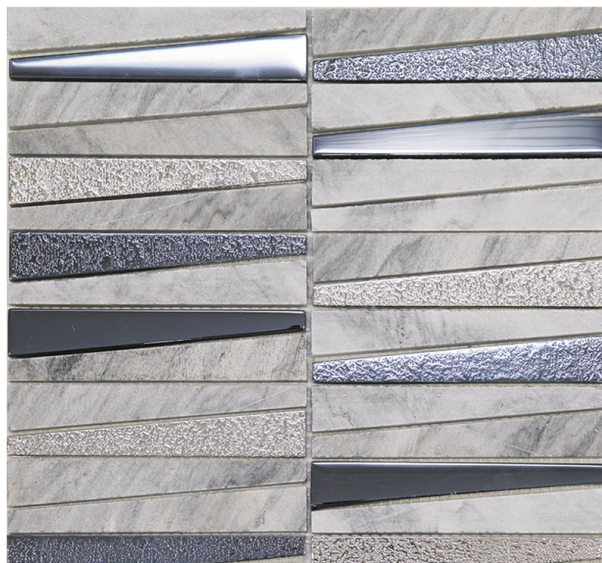

2200 B Zanker Rd, San Jose, CA 95131
Phone: +1 408 432 1000
Fax: +1 408 228 3924
www.mir-mosaic.com
E-mail: info@mir-mosaic.com

CITYSCAPE COLLECTION

Product Name:	LAYERS BLUE
Product Code:	HTC-534-M
Material:	glass, stone
Surface:	
Sheet Size:	11.8x11.8"
Thickness:	5/16"
Sheet Coverage Area:	0.97 sq.ft
Chip Size:	
Quantity in a box:	5 sheets/ctn
Sq.ft/box:	4.83 sq.ft
Lead Time:	Stocked

Variation in color, shade, finish, hardness, strength and slip resistance is inherent in Natural stone products. White marbles contain naturally occurring deposits of iron which may lead to discoloration of marble and turning it yellow-rust or grey if used in wet areas. This a natural characteristics of the stone and that is why it cannot be considered as a defect

in the product. MIR Mosaic is in no way responsible for discoloration of the natural stones.