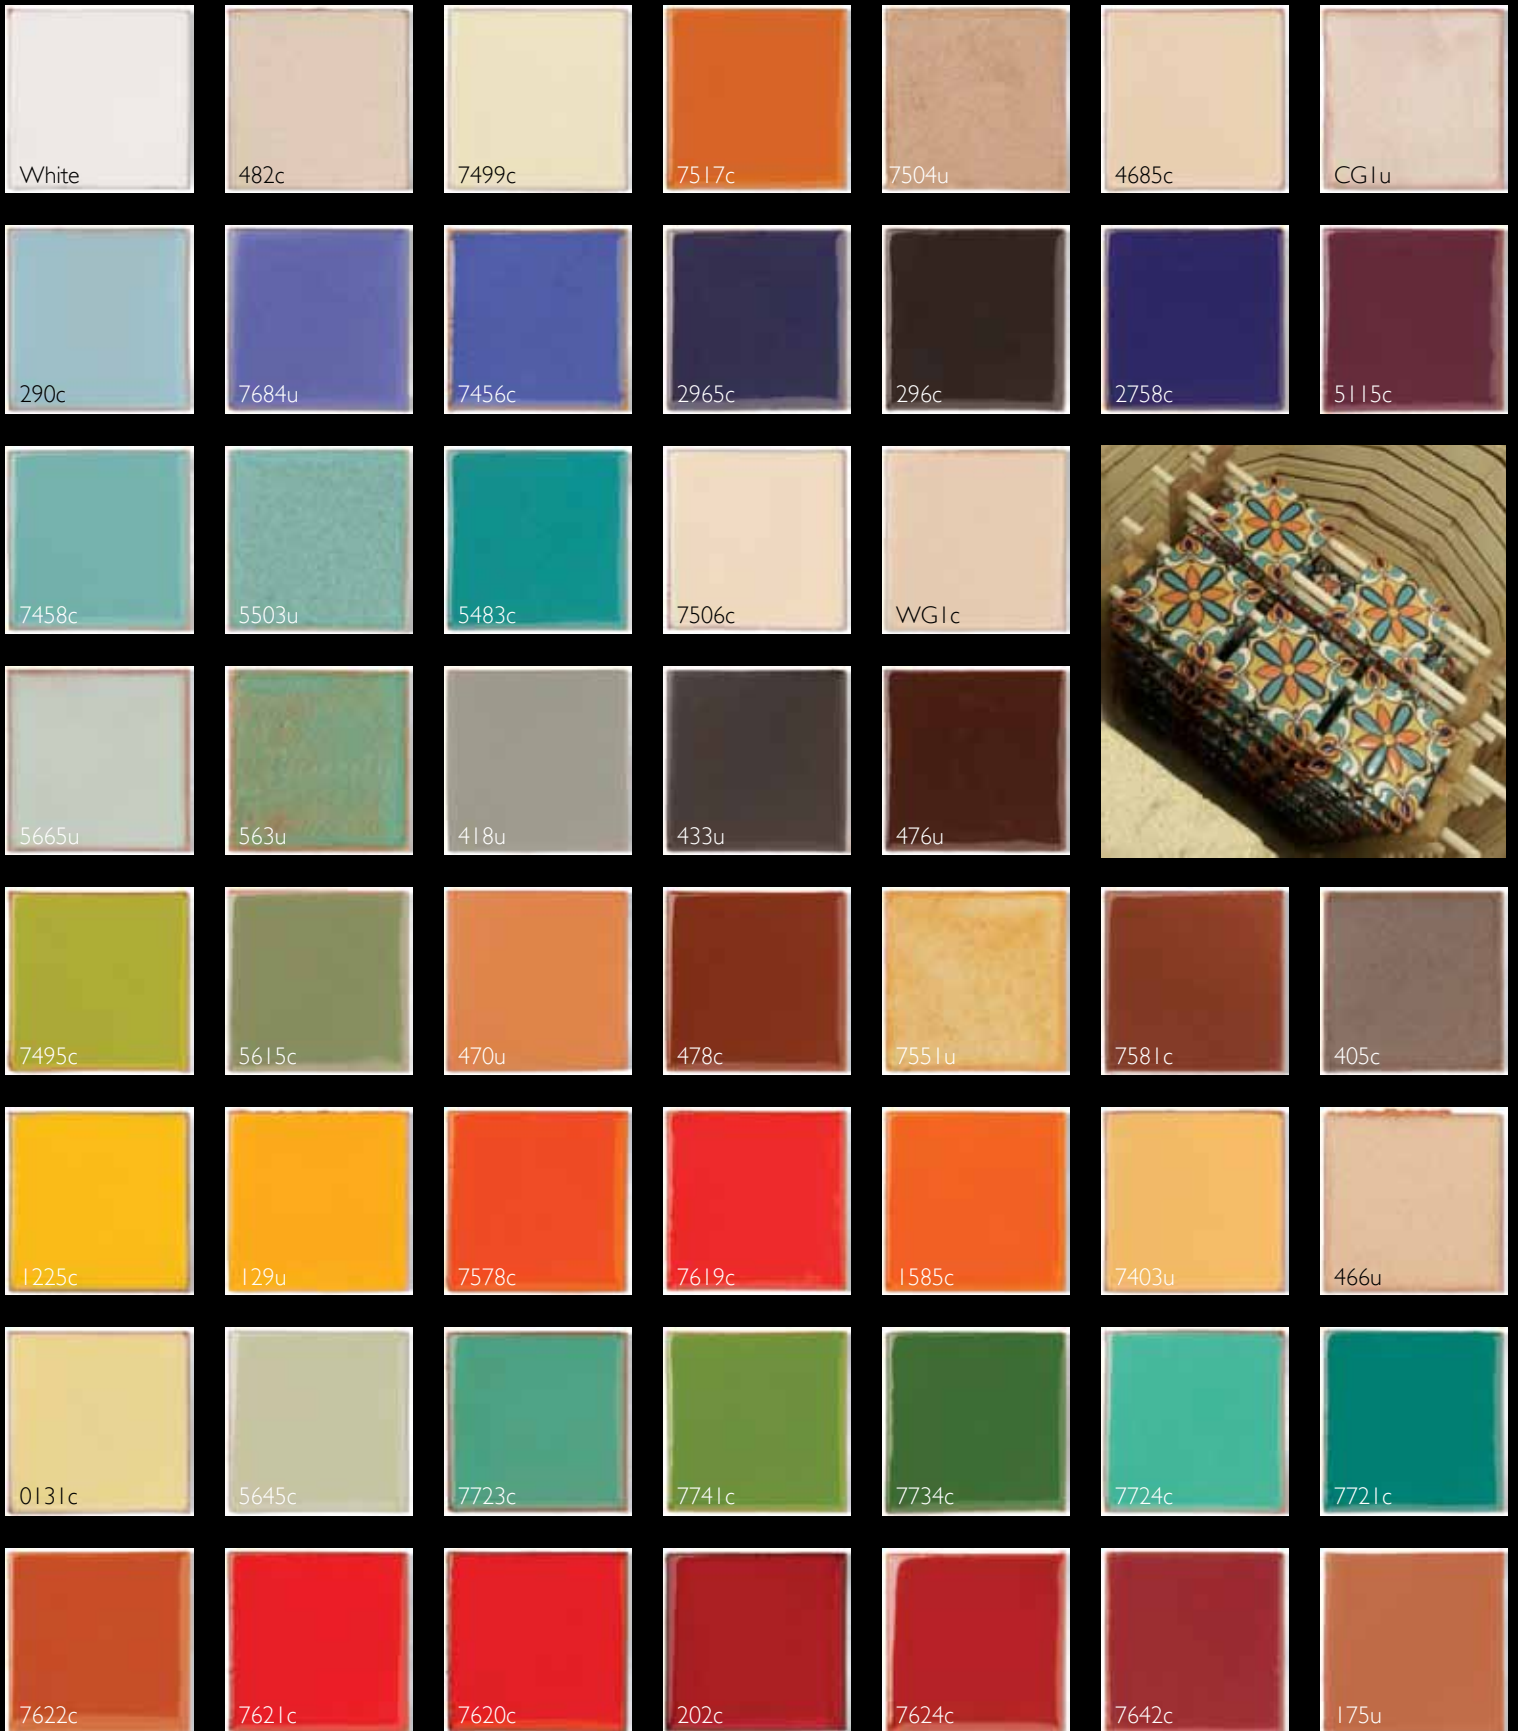

Standard Field Tile Collection

Arto ARTO

ARTO has 52 Glaze colors to complement the Standard Deco Collection. Field tile sizes are available in 3x3, 4x4, 5x5, 6x6, and a 4" Hexagon. Due to the handmade characteristics and the glazing process color variation is inherent on all gloss and matte glaze colors.

Made in USA