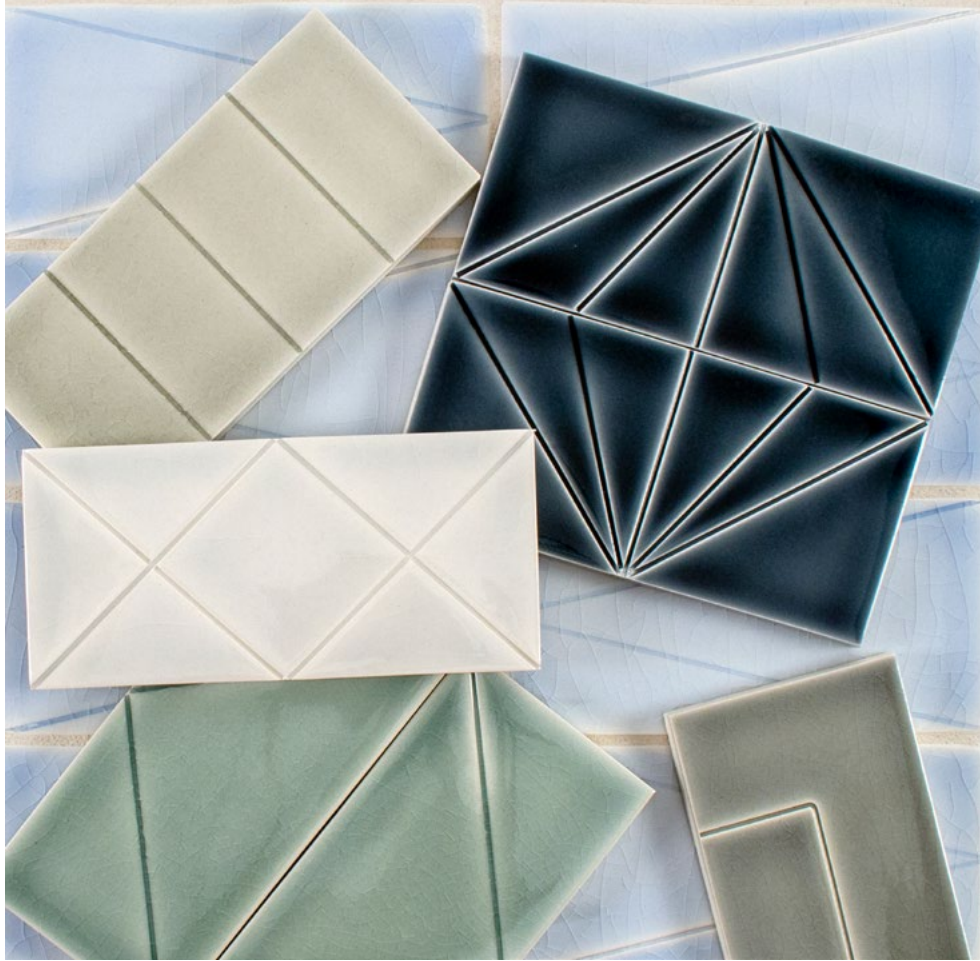

PRATT & LARSON

TILE HANDMADE IN AMERICA

INLINE SERIES

Pratt & Larson is delighted to introduce the InLine series to our Bas Relief collection. Created by Belle Iskowitz & Anthony Asch, InLine enhances a classic shape with contemporary, linear patterning.

Consisting of 12 different 3x6 designs, InLine creates beautiful, intriguing layers of pattern and geometry when used individually or in combination.

InLine allows you to create patterns as simple or complex as you desire, the options are endless. We've included layout suggestions within this brochure, but we're certain you will create many exciting new combinations as well!

InLine H IL-36XH

InLine I IL-36XI

InLine J IL-36XJ

InLine K IL-36XK

InLine L IL-36XL

InLine patterns can be ordered in any of our monochrome glazes. Handmade tile will vary in shade and color. Glaze pooling variation within recessed lines is to be expected.