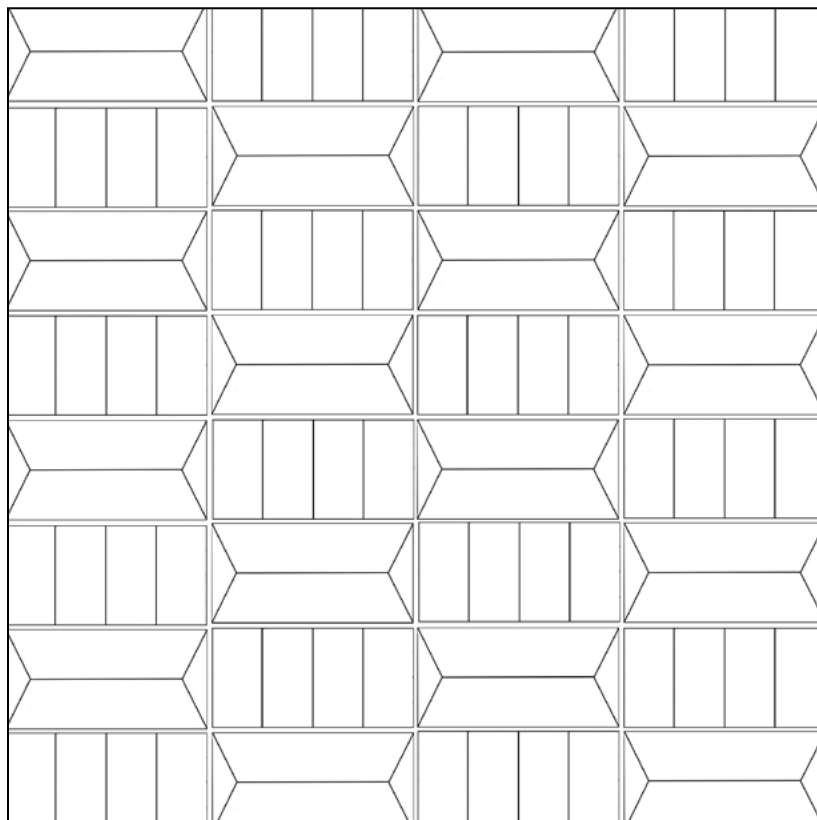

Consisting of 12 different 3x6 designs, InLine creates beautiful, intriguing layers of pattern and geometry when used individually or in combination.

InLine allows you to create patterns as simple or complex as you desire, the options are endless. We've included layout suggestions within this brochure, but we're certain you will create many exciting new combinations as well!

CONCEPT BOARDS

G1-106 InLine D W8 12x20

G1-107 InLine C R350 20x20

G1-108 InLine A R342 20x20

LAYOUT SUGGESTIONS

InLine A

InLine A & I

InLine B

InLine C Border

LAYOUT SUGGESTIONS

InLine C

InLine D

InLine D

InLine E, H, & K

LAYOUT SUGGESTIONS

InLine F

InLine F & L

InLine G

InLine H

InLine H & D

InLine H & E

InLine I & J

InLine K

G1-109