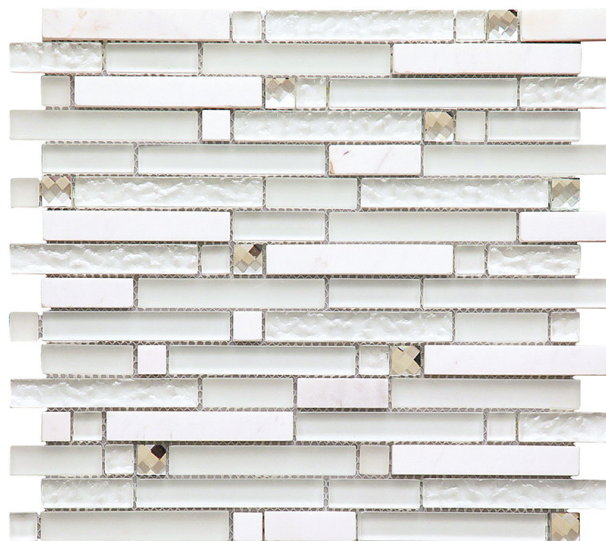

## ALASKA COLLECTION

<b>Product Name:</b>	ICICLE
<b>Product Code:</b>	HTC-516-M
<b>Material:</b>	glass, stone
<b>Surface:</b>	
<b>Sheet Size:</b>	11.8x11.8"
<b>Thickness:</b>	
<b>Sheet Coverage Area:</b>	0.97 sq.ft
<b>Chip Size:</b>	
<b>Quantity in a box:</b>	5 sheets/ctn
<b>Sq.ft/box:</b>	4.83 sq.ft
<b>Lead Time:</b>	Stocked

Variation in color, shade, finish, hardness, strength and slip resistance is inherent in Natural stone products. White marbles contain naturally occurring deposits of iron which may lead to discoloration of marble and turning it yellow-rust or grey if used in wet areas. This a natural characteristics of the stone and that is why it cannot be considered as a defect