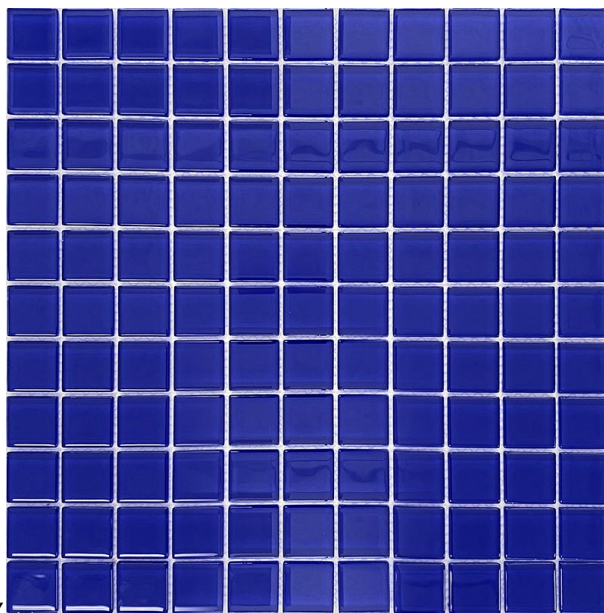

Creative Tile, Authorized Mir Mosaic Distributor
7030 N Harrison Ave, Fresno, CA 93650
Phone: +1 559 436 8453
www.mycreativetile.com
E-mail: info@mycreativetile.com

COLOR PALETTE COLLECTION

Product Name:	COBALT BLUE GLOSS
Product Code:	A-012-1x1
Material:	glass
Surface:	
Sheet Size:	11.8x11.8"
Thickness:	5/32"
Sheet Coverage Area:	0.97 sq.ft
Chip Size:	1x1
Quantity in a box:	10 sheets/box
Sq.ft/box:	9.67 sq.ft
Lead Time:	Stocked