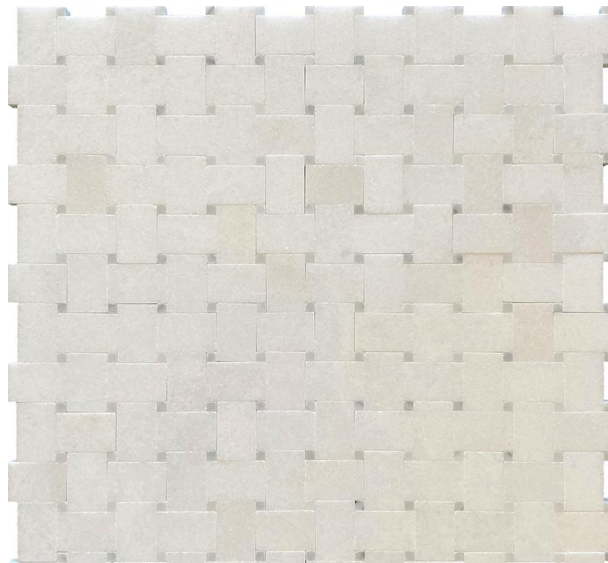

Creative Tile, Authorized Mir Mosaic Distributor
7030 N Harrison Ave, Fresno, CA 93650
Phone: +1 559 436 8453
www.mycreativetile.com
E-mail: info@mycreativetile.com

DC METRO COLLECTION

Product Name:	DOWNTOWN
Product Code:	DC-B09
Material:	Eastern White/ Bianco Carrara
Surface:	
Sheet Size:	11.8x11.8"
Thickness:	3/8"
Sheet Coverage Area:	0.97 sq.ft
Chip Size:	
Quantity in a box:	5 sheets/ctn
Sq.ft/box:	4.83 sq.ft
Lead Time:	Stocked

Variation in color, shade, finish, hardness, strength and slip resistance is inherent in Natural stone products. White marbles contain naturally occurring deposits of iron which may lead to discoloration of marble and turning it yellow-rust or grey if used in wet areas. This a natural characteristics of the stone and that is why it cannot be considered as a defect