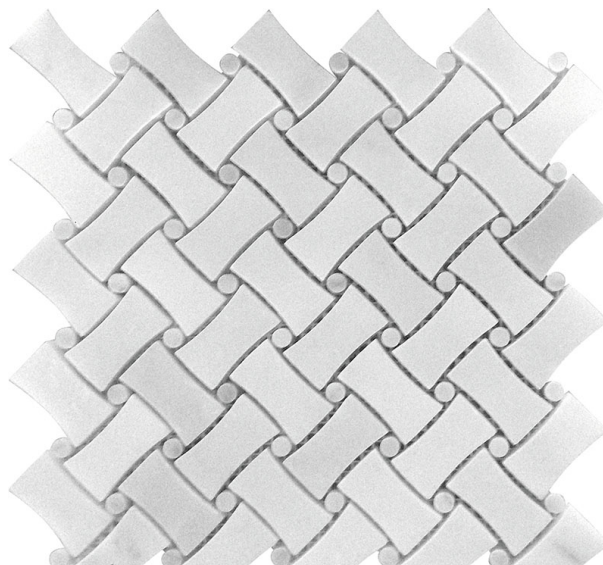

Creative Tile, Authorized Mir Mosaic Distributor
7030 N Harrison Ave, Fresno, CA 93650
Phone: +1 559 436 8453
www.mycreativetile.com
E-mail: info@mycreativetile.com

DC METRO COLLECTION

Product Name:	KALORAMA
Product Code:	DC-B23
Material:	Eastern White/ Bianco Carrara
Surface:	
Sheet Size:	11x11"
Thickness:	3/8"
Sheet Coverage Area:	0.84 sq.ft
Chip Size:	
Quantity in a box:	5 sheets/box
Sq.ft/box:	4.2 sq.ft
Lead Time:	Stocked

Variation in color, shade, finish, hardness, strength and slip resistance is inherent in Natural stone products. White marbles contain naturally occurring deposits of iron which may lead to discoloration of marble and turning it yellow-rust or grey if used in wet areas. This a natural characteristics of the stone and that is why it cannot be considered as a defect