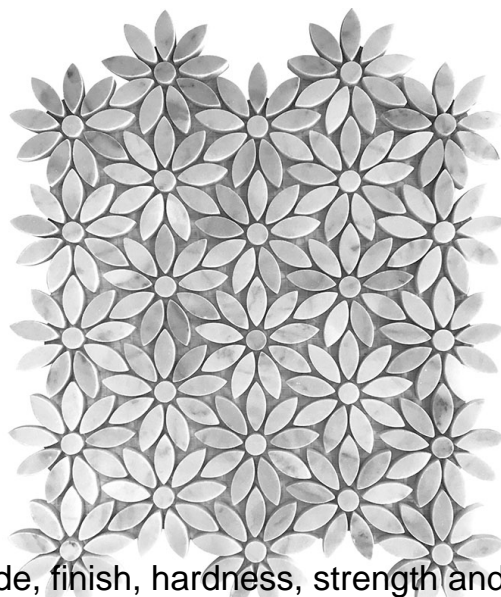

## DC METRO COLLECTION

<b>Product Name:</b>	LAFAYETTE PARK
<b>Product Code:</b>	DC-F03
<b>Material:</b>	Bianco Carrara
<b>Surface:</b>	
<b>Sheet Size:</b>	10.7x12"
<b>Thickness:</b>	3/8"
<b>Sheet Coverage Area:</b>	0.89 sq.ft
<b>Chip Size:</b>	
<b>Quantity in a box:</b>	5 sheets/box
<b>Sq.ft/box:</b>	4.46 sq.ft
<b>Lead Time:</b>	Stocked