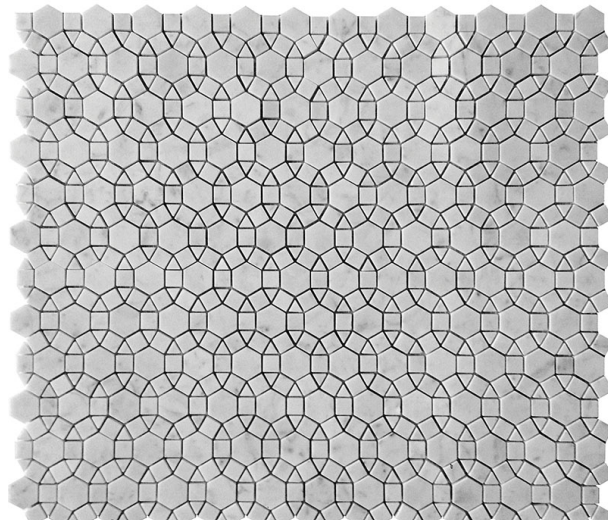

Creative Tile, Authorized Mir Mosaic Distributor
7030 N Harrison Ave, Fresno, CA 93650
Phone: +1 559 436 8453
www.mycreativetile.com
E-mail: info@mycreativetile.com

DC METRO COLLECTION

| | |
|-----------------------------|----------------|
| Product Name: | WOODLEY PARK |
| Product Code: | DC-G12 |
| Material: | Bianco Carrara |
| Surface: | |
| Sheet Size: | 11x12.7" |
| Thickness: | 3/8" |
| Sheet Coverage Area: | 0.97 sq.ft |
| Chip Size: | |
| Quantity in a box: | 5 sheets/box |
| Sq.ft/box: | 4.85 sq.ft |
| Lead Time: | Stocked |

Variation in color, shade, finish, hardness, strength and slip resistance is inherent in Natural stone products. White marbles contain naturally occurring deposits of iron which may lead to discoloration of marble and turning it yellow-rust or grey if used in wet areas. This a natural characteristics of the stone and that is why it cannot be considered as a defect