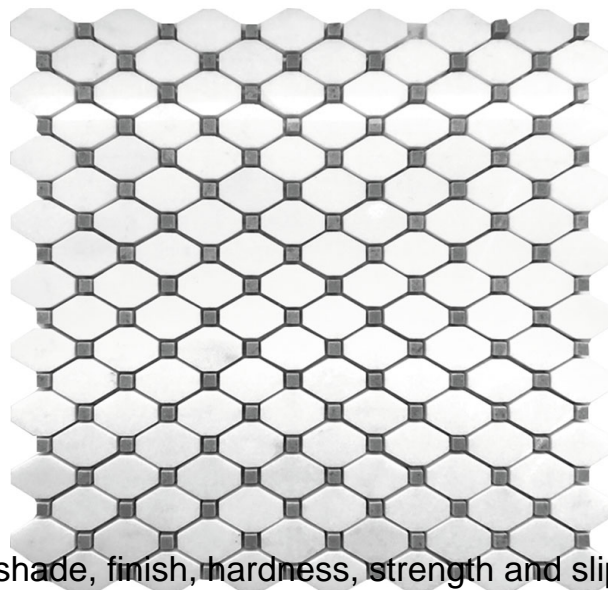

Creative Tile, Authorized Mir Mosaic Distributor
7030 N Harrison Ave, Fresno, CA 93650
Phone: +1 559 436 8453
www.mycreativetile.com
E-mail: info@mycreativetile.com

DC METRO COLLECTION

Product Name:	CRYSTAL CITY
Product Code:	DC-G20
Material:	Eastern White / Bardiglio Nuvolato
Surface:	
Sheet Size:	11.6x11.2"
Thickness:	3/8"
Sheet Coverage Area:	0.90 sq.ft
Chip Size:	
Quantity in a box:	5 sheets/box
Sq.ft/box:	4.51 sq.ft
Lead Time:	Stocked

Variation in color, shade, finish, hardness, strength and slip resistance is inherent in Natural stone products. White marbles contain naturally occurring deposits of iron which may lead to discoloration of marble and turning it yellow-rust or grey if used in wet areas. This a natural characteristics of the stone and that is why it cannot be considered as a defect