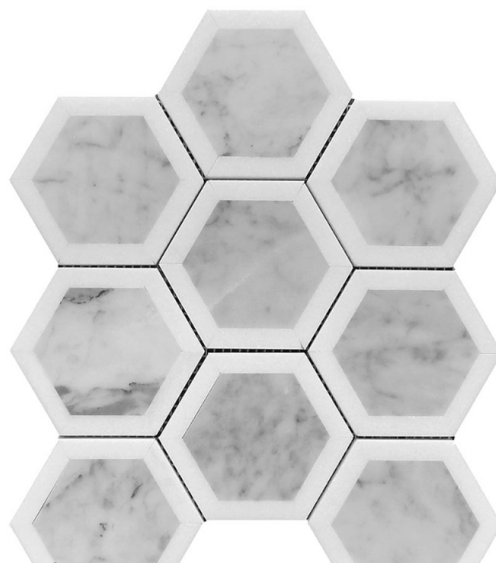

## DC METRO COLLECTION

<b>Product Name:</b>	NOMA
<b>Product Code:</b>	DC-G27
<b>Material:</b>	Bianco Carrara/Thassos
<b>Surface:</b>	
<b>Sheet Size:</b>	10.6X11.8"
<b>Thickness:</b>	3/8"
<b>Sheet Coverage Area:</b>	0.87 sq.ft
<b>Chip Size:</b>	
<b>Quantity in a box:</b>	5 sheets/box
<b>Sq.ft/box:</b>	4.34 sq.ft
<b>Lead Time:</b>	Stocked

Variation in color, shade, finish, hardness, strength and slip resistance is inherent in Natural stone products. White marbles contain naturally occurring deposits of iron which may lead to discoloration of marble and turning it yellow-rust or grey if used in wet areas. This a natural characteristics of the stone and that is why it cannot be considered as a defect