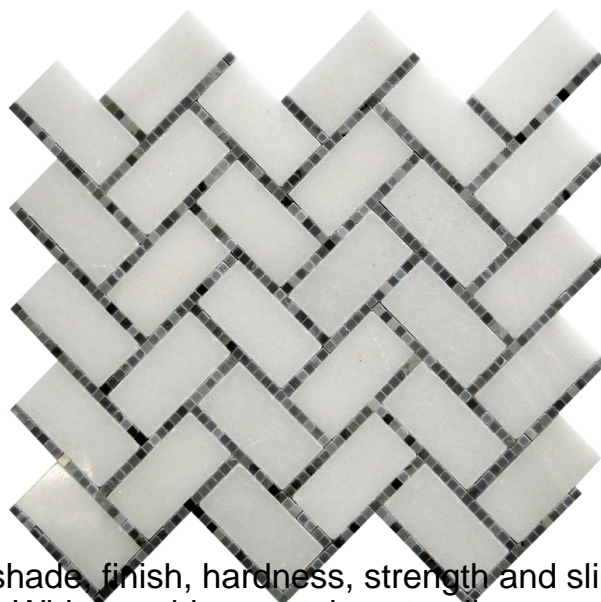

## DC METRO COLLECTION

<b>Product Name:</b>	GEORGETOWN GRAY
<b>Product Code:</b>	DC-H02
<b>Material:</b>	Thassos White/ Bardiglio Nuvolato
<b>Surface:</b>	
<b>Sheet Size:</b>	9.8x10.8"
<b>Thickness:</b>	3/8"
<b>Sheet Coverage Area:</b>	0.74 sq.ft
<b>Chip Size:</b>	
<b>Quantity in a box:</b>	5 sheets/ctn
<b>Sq.ft/box:</b>	3.68 sq.ft
<b>Lead Time:</b>	Stocked

Variation in color, shade, finish, hardness, strength and slip resistance is inherent in Natural stone products. White marbles contain naturally occurring deposits of iron which may lead to discoloration of marble and turning it yellow-rust or grey if used in wet areas. This a natural characteristics of the stone and that is why it cannot be considered as a defect