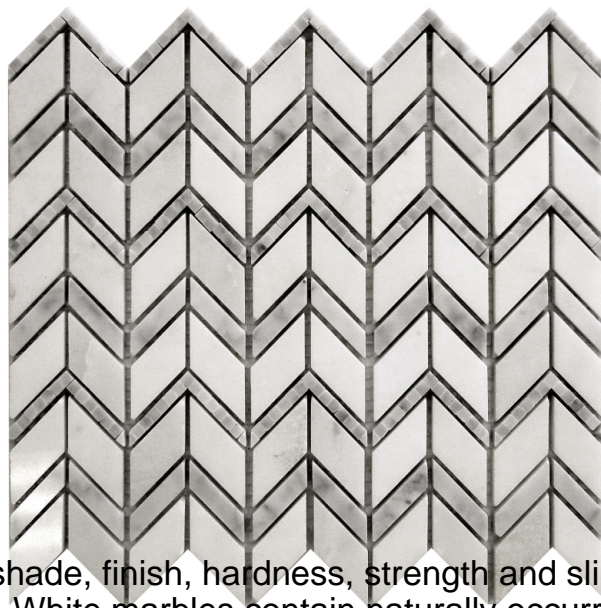

Creative Tile, Authorized Mir Mosaic Distributor
7030 N Harrison Ave, Fresno, CA 93650
Phone: +1 559 436 8453
www.mycreativetile.com
E-mail: info@mycreativetile.com

DC METRO COLLECTION

Product Name:	EMBASSY ROW
Product Code:	DC-H03
Material:	Eastern White/ Bianco Carrara
Surface:	
Sheet Size:	10.5x11.8"
Thickness:	3/8"
Sheet Coverage Area:	0.86 sq.ft
Chip Size:	
Quantity in a box:	5 sheets/ctn
Sq.ft/box:	4.3 sq.ft
Lead Time:	Stocked

Variation in color, shade, finish, hardness, strength and slip resistance is inherent in Natural stone products. White marbles contain naturally occurring deposits of iron which may lead to discoloration of marble and turning it yellow-rust or grey if used in wet areas. This a natural characteristics of the stone and that is why it cannot be considered as a defect