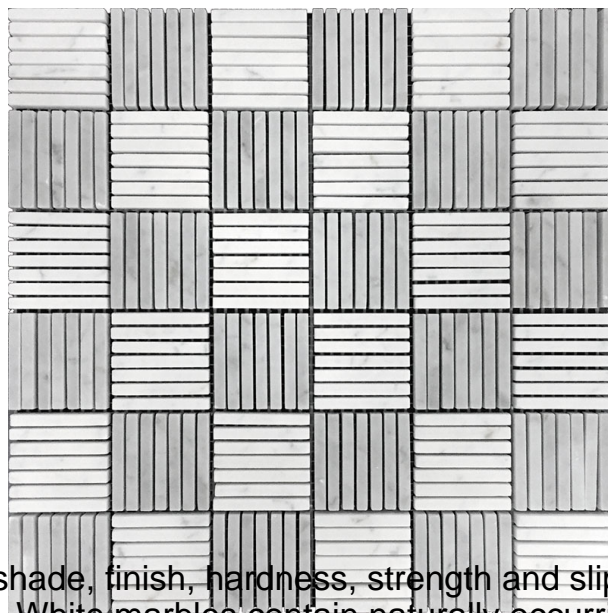

Creative Tile, Authorized Mir Mosaic Distributor
7030 N Harrison Ave, Fresno, CA 93650
Phone: +1 559 436 8453
www.mycreativetile.com
E-mail: info@mycreativetile.com

DC METRO COLLECTION

Product Name:	POTOMAC
Product Code:	DC-L01
Material:	Bianco Carrara
Surface:	
Sheet Size:	12x12"
Thickness:	3/8"
Sheet Coverage Area:	1.00 sq.ft
Chip Size:	
Quantity in a box:	5 sheets/ctn
Sq.ft/box:	5 sq.ft
Lead Time:	Stocked

Variation in color, shade, finish, hardness, strength and slip resistance is inherent in Natural stone products. White marbles contain naturally occurring deposits of iron which may lead to discoloration of marble and turning it yellow-rust or grey if used in wet areas. This a natural characteristics of the stone and that is why it cannot be considered as a defect