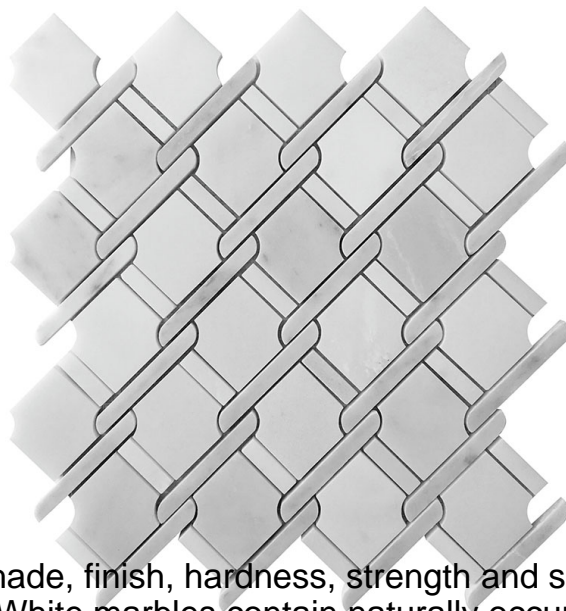

Creative Tile, Authorized Mir Mosaic Distributor
7030 N Harrison Ave, Fresno, CA 93650
Phone: +1 559 436 8453
www.mycreativetile.com
E-mail: info@mycreativetile.com

DC METRO COLLECTION

Product Name:	BURLEITH
Product Code:	DC-NT1
Material:	Eastern White / Bianco Carrara
Surface:	
Sheet Size:	11x12.2"
Thickness:	3/8"
Sheet Coverage Area:	0.93 sq.ft
Chip Size:	
Quantity in a box:	5 sheets/ctn
Sq.ft/box:	4.66 sq.ft
Lead Time:	Stocked

Variation in color, shade, finish, hardness, strength and slip resistance is inherent in Natural stone products. White marbles contain naturally occurring deposits of iron which may lead to discoloration of marble and turning it yellow-rust or grey if used in wet areas. This a natural characteristics of the stone and that is why it cannot be considered as a defect