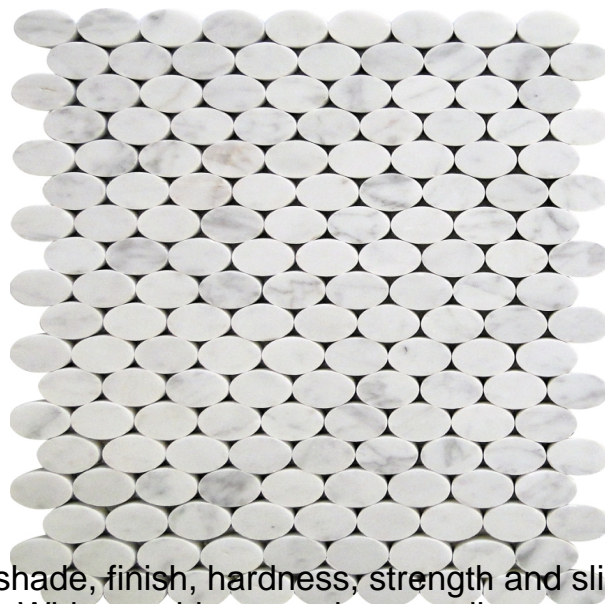

## DC METRO COLLECTION

<b>Product Name:</b>	OVAL OFFICE
<b>Product Code:</b>	DC-OV2
<b>Material:</b>	Bianco Carrara
<b>Surface:</b>	
<b>Sheet Size:</b>	11.2X11.6
<b>Thickness:</b>	3/8"
<b>Sheet Coverage Area:</b>	0.90 sq.ft
<b>Chip Size:</b>	
<b>Quantity in a box:</b>	5 sheets/ctn
<b>Sq.ft/box:</b>	4.51 sq.ft
<b>Lead Time:</b>	Stocked

Variation in color, shade, finish, hardness, strength and slip resistance is inherent in Natural stone products. White marbles contain naturally occurring deposits of iron which may lead to discoloration of marble and turning it yellow-rust or grey if used in wet areas. This a natural characteristics of the stone and that is why it cannot be considered as a defect