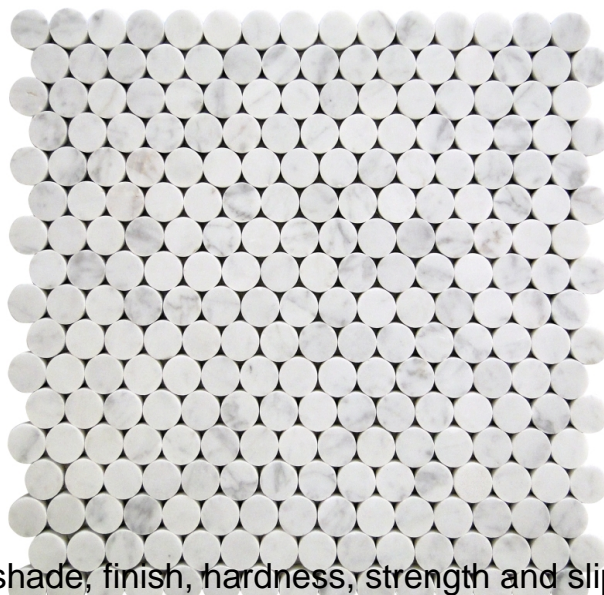

Creative Tile, Authorized Mir Mosaic Distributor
7030 N Harrison Ave, Fresno, CA 93650
Phone: +1 559 436 8453
www.mycreativetile.com
E-mail: info@mycreativetile.com

DC METRO COLLECTION

Product Name:	LOGAN CIRCLE
Product Code:	DC-P01
Material:	Bianco Carrara
Surface:	
Sheet Size:	11.3x12.3"
Thickness:	3/8"
Sheet Coverage Area:	0.97 sq.ft
Chip Size:	
Quantity in a box:	5 sheets/ctn
Sq.ft/box:	4.83 sq.ft
Lead Time:	Stocked

Variation in color, shade, finish, hardness, strength and slip resistance is inherent in Natural stone products. White marbles contain naturally occurring deposits of iron which may lead to discoloration of marble and turning it yellow-rust or grey if used in wet areas. This a natural characteristics of the stone and that is why it cannot be considered as a defect