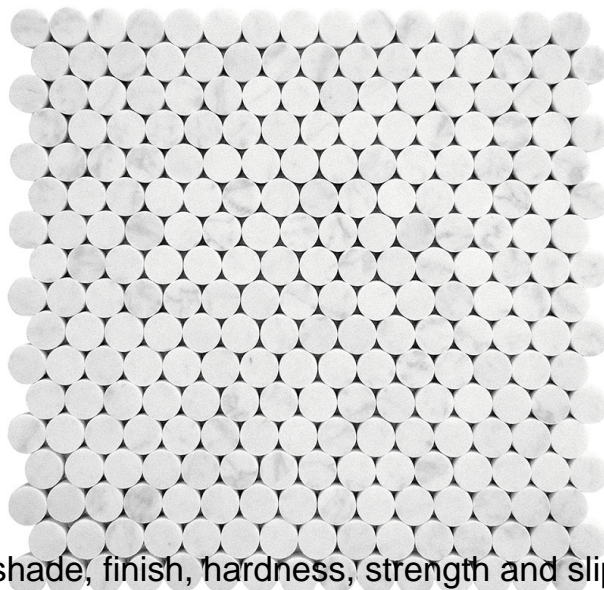

Creative Tile, Authorized Mir Mosaic Distributor
7030 N Harrison Ave, Fresno, CA 93650
Phone: +1 559 436 8453
www.mycreativetile.com
E-mail: info@mycreativetile.com

DC METRO COLLECTION

Product Name:	LOGAN CIRCLE HONED
Product Code:	DC-P01H
Material:	Bianco Carrara
Surface:	
Sheet Size:	11.3x12.3"
Thickness:	3/8"
Sheet Coverage Area:	0.97 sq.ft
Chip Size:	
Quantity in a box:	5 sheets/ctn
Sq.ft/box:	4.83 sq.ft
Lead Time:	Stocked

Variation in color, shade, finish, hardness, strength and slip resistance is inherent in Natural stone products. White marbles contain naturally occurring deposits of iron which may lead to discoloration of marble and turning it yellow-rust or grey if used in wet areas. This a natural characteristics of the stone and that is why it cannot be considered as a defect