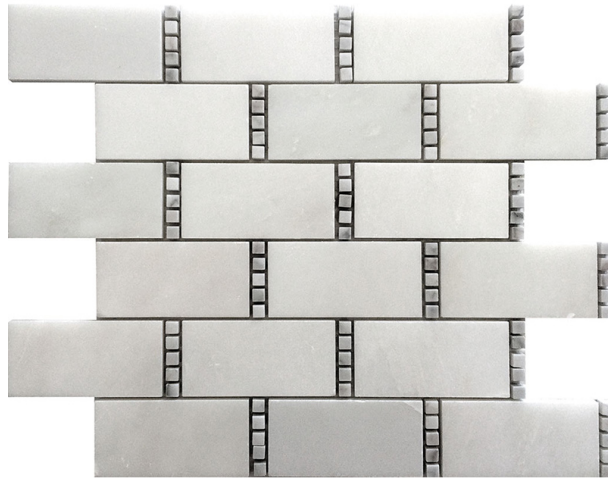

Creative Tile, Authorized Mir Mosaic Distributor
7030 N Harrison Ave, Fresno, CA 93650
Phone: +1 559 436 8453
www.mycreativetile.com
E-mail: info@mycreativetile.com

DC METRO COLLECTION

Product Name:	ANACOSTIA
Product Code:	DC-R02
Material:	Eastern White/ Bianco Carrara
Surface:	
Sheet Size:	11.7x13"
Thickness:	3/8"
Sheet Coverage Area:	1.06 sq.ft
Chip Size:	
Quantity in a box:	5 sheets/ctn
Sq.ft/box:	5.28 sq.ft
Lead Time:	Stocked

Variation in color, shade, finish, hardness, strength and slip resistance is inherent in Natural stone products. White marbles contain naturally occurring deposits of iron which may lead to discoloration of marble and turning it yellow-rust or grey if used in wet areas. This a natural characteristics of the stone and that is why it cannot be considered as a defect