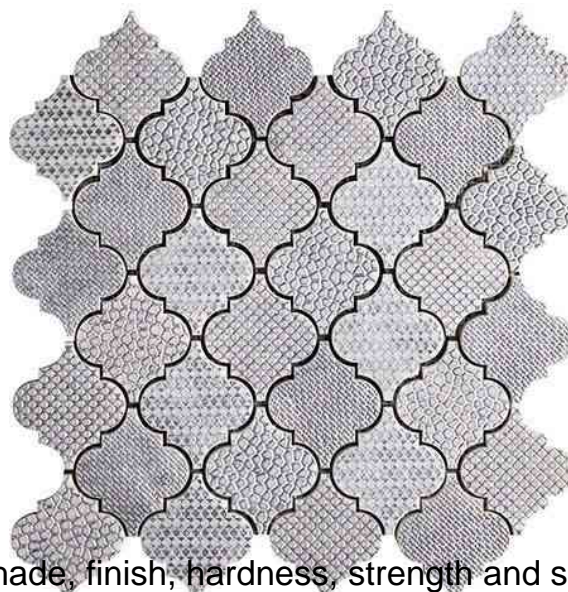

Creative Tile, Authorized Mir Mosaic Distributor
7030 N Harrison Ave, Fresno, CA 93650
Phone: +1 559 436 8453
www.mycreativetile.com
E-mail: info@mycreativetile.com

ARTISTIC COLLECTION

Product Name:	BURJ 2
Product Code:	BRJ-2
Material:	stone
Surface:	
Sheet Size:	12x12"
Thickness:	
Sheet Coverage Area:	1.00 sq.ft
Chip Size:	
Quantity in a box:	5 sheets/box
Sq.ft/box:	5 sq.ft
Lead Time:	Stocked

Variation in color, shade, finish, hardness, strength and slip resistance is inherent in Natural stone products. White marbles contain naturally occurring deposits of iron which may lead to discoloration of marble and turning it yellow-rust or grey if used in wet areas. This a natural characteristics of the stone and that is why it cannot be considered as a defect