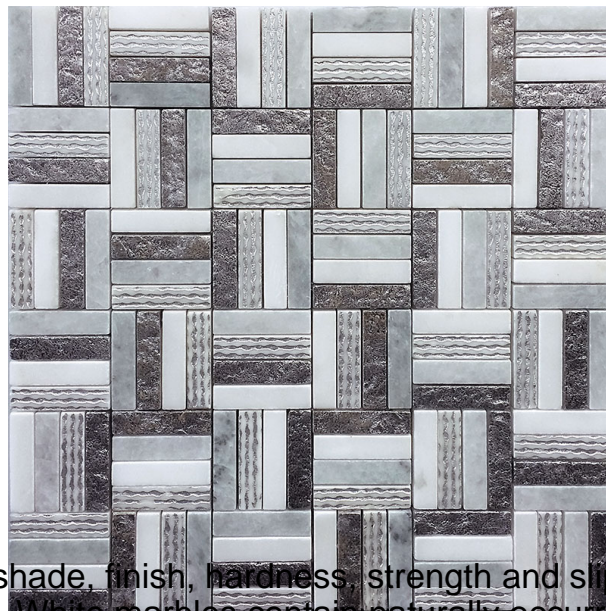

## ARTISTIC COLLECTION

<b>Product Name:</b>	BASTONI 2
<b>Product Code:</b>	BST-02
<b>Material:</b>	stone
<b>Surface:</b>	
<b>Sheet Size:</b>	11.8x11.8"
<b>Thickness:</b>	3/8"
<b>Sheet Coverage Area:</b>	0.97 sq.ft
<b>Chip Size:</b>	
<b>Quantity in a box:</b>	5 sheets/box
<b>Sq.ft/box:</b>	4.83 sq.ft
<b>Lead Time:</b>	Stocked

Variation in color, shade, finish, hardness, strength and slip resistance is inherent in Natural stone products. White marbles contain naturally occurring deposits of iron which may lead to discoloration of marble and turning it yellow-rust or grey if used in wet areas. This a natural characteristics of the stone and that is why it cannot be considered as a defect