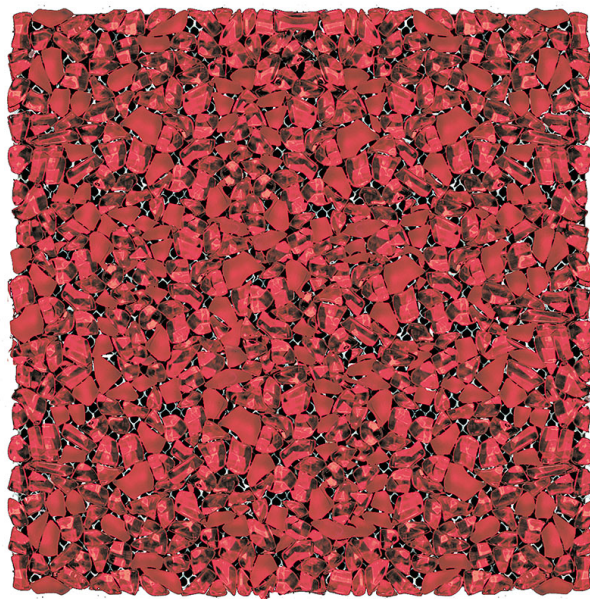

Creative Tile, Authorized Mir Mosaic Distributor
7030 N Harrison Ave, Fresno, CA 93650
Phone: +1 559 436 8453
www.mycreativetile.com
E-mail: info@mycreativetile.com

GEMS COLLECTION

Product Name:	RUBY
Product Code:	GEM-7
Material:	glass
Surface:	
Sheet Size:	11.8x11.8"
Thickness:	5/16"
Sheet Coverage Area:	0.97 sq.ft
Chip Size:	
Quantity in a box:	5 sheets/ctn
Sq.ft/box:	4.83 sq.ft
Lead Time:	Stocked