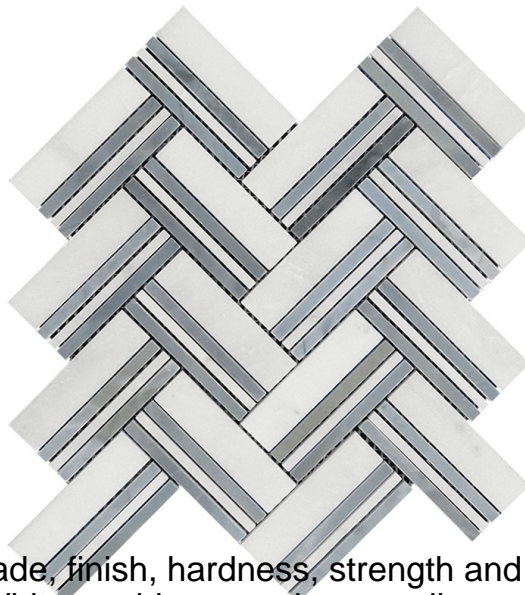

Creative Tile, Authorized Mir Mosaic Distributor
7030 N Harrison Ave, Fresno, CA 93650
Phone: +1 559 436 8453
www.mycreativetile.com
E-mail: info@mycreativetile.com

MARBELLA COLLECTION

Product Name:	Raya Azul
Product Code:	KB-B12
Material:	Eastern White / Eastern Blue
Surface:	
Sheet Size:	11.3x12"
Thickness:	3/8"
Sheet Coverage Area:	0.94 sq.ft
Chip Size:	
Quantity in a box:	5 sheets/ctn
Sq.ft/box:	4.71 sq.ft
Lead Time:	Stocked

Variation in color, shade, finish, hardness, strength and slip resistance is inherent in Natural stone products. White marbles contain naturally occurring deposits of iron which may lead to discoloration of marble and turning it yellow-rust or grey if used in wet areas. This a natural characteristics of the stone and that is why it cannot be considered as a defect