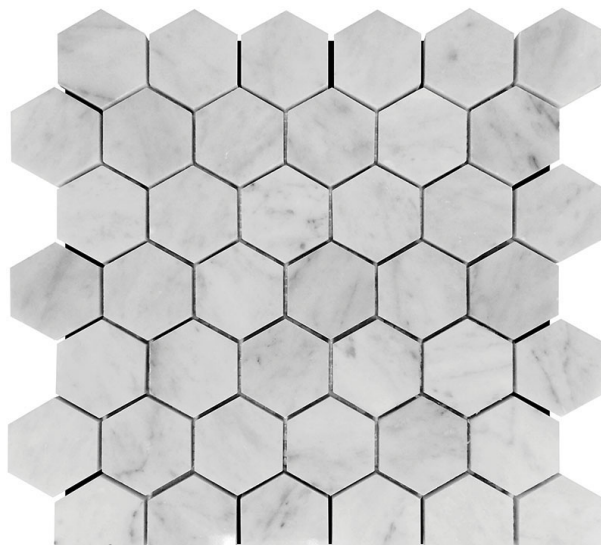

## MARBELLA COLLECTION

<b>Product Name:</b>	Carrarra Hex 2x2 polished
<b>Product Code:</b>	KB-G03P
<b>Material:</b>	Bianco Carrara
<b>Surface:</b>	
<b>Sheet Size:</b>	11.8x11.8"
<b>Thickness:</b>	3/8"
<b>Sheet Coverage Area:</b>	0.97 sq.ft
<b>Chip Size:</b>	2x2
<b>Quantity in a box:</b>	5 sheets/ctn
<b>Sq.ft/box:</b>	4.83 sq.ft
<b>Lead Time:</b>	Stocked

Variation in color, shade, finish, hardness, strength and slip resistance is inherent in Natural stone products. White marbles contain naturally occurring deposits of iron which may lead to discoloration of marble and turning it yellow-rust or grey if used in wet areas. This a natural characteristics of the stone and that is why it cannot be considered as a defect