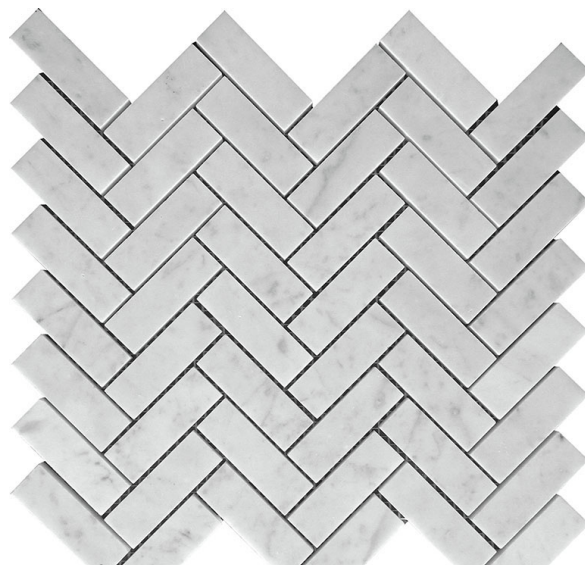

## MARBELLA COLLECTION

HONED

<b>Product Name:</b>	CARRARA 1X3 HERRINGBONE
<b>Product Code:</b>	KB-H05H
<b>Material:</b>	Bianco Carrara
<b>Surface:</b>	
<b>Sheet Size:</b>	11.9X12.8"
<b>Thickness:</b>	3/8"
<b>Sheet Coverage Area:</b>	1.06 sq.ft
<b>Chip Size:</b>	
<b>Quantity in a box:</b>	5 sheets/ctn
<b>Sq.ft/box:</b>	5.29 sq.ft
<b>Lead Time:</b>	Stocked

Variation in color, shade, finish, hardness, strength and slip resistance is inherent in Natural stone products. White marbles contain naturally occurring deposits of iron which may lead to discoloration of marble and turning it yellow-rust or grey if used in wet areas. This a natural characteristics of the stone and that is why it cannot be considered as a defect