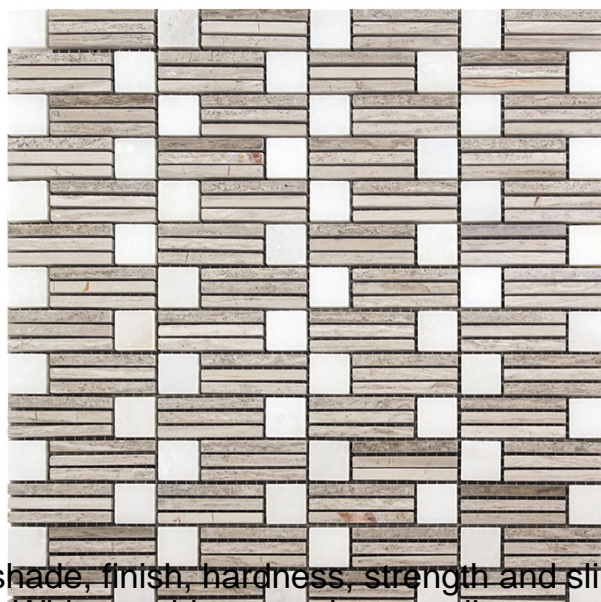

Creative Tile, Authorized Mir Mosaic Distributor
7030 N Harrison Ave, Fresno, CA 93650
Phone: +1 559 436 8453
www.mycreativetile.com
E-mail: info@mycreativetile.com

MARBELLA COLLECTION

| | |
|-----------------------------|-----------------------------|
| Product Name: | SIERRA |
| Product Code: | KB-P33 |
| Material: | Eastern White / Wooden Gray |
| Surface: | |
| Sheet Size: | 12x12" |
| Thickness: | 3/8" |
| Sheet Coverage Area: | 1.00 sq.ft |
| Chip Size: | |
| Quantity in a box: | 5 sheets/ctn |
| Sq.ft/box: | 5 sq.ft |
| Lead Time: | Stocked |

Variation in color, shade, finish, hardness, strength and slip resistance is inherent in Natural stone products. White marbles contain naturally occurring deposits of iron which may lead to discoloration of marble and turning it yellow-rust or grey if used in wet areas. This a natural characteristics of the stone and that is why it cannot be considered as a defect