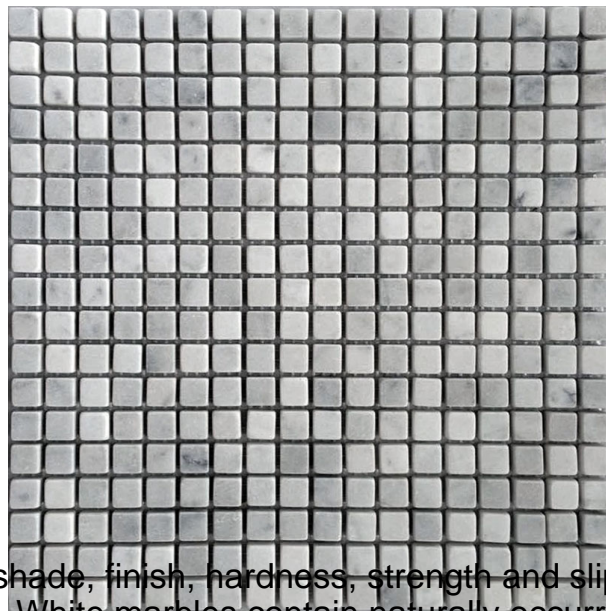

Creative Tile, Authorized Mir Mosaic Distributor
7030 N Harrison Ave, Fresno, CA 93650
Phone: +1 559 436 8453
www.mycreativetile.com
E-mail: info@mycreativetile.com

MARBELLA COLLECTION

Product Name:	CARRARA TUMBLED
Product Code:	KB-S03T
Material:	Bianco Carrara
Surface:	
Sheet Size:	12x12"
Thickness:	3/8"
Sheet Coverage Area:	1.00 sq.ft
Chip Size:	0.6x0.6"
Quantity in a box:	5 sheets/ctn
Sq.ft/box:	5 sq.ft
Lead Time:	Stocked

Variation in color, shade, finish, hardness, strength and slip resistance is inherent in Natural stone products. White marbles contain naturally occurring deposits of iron which may lead to discoloration of marble and turning it yellow-rust or grey if used in wet areas. This a natural characteristics of the stone and that is why it cannot be considered as a defect