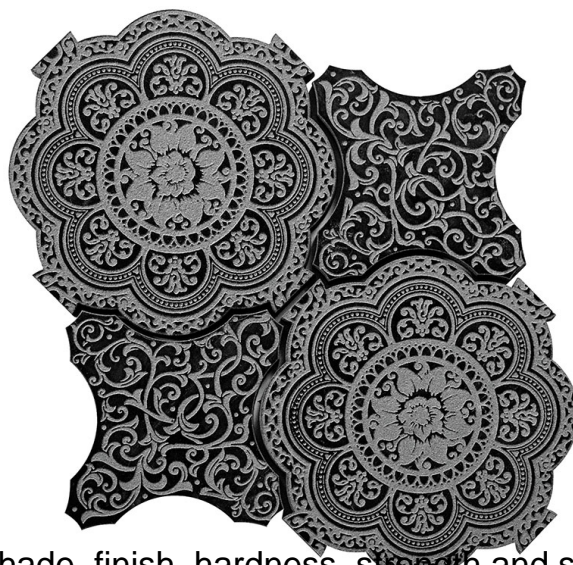

Creative Tile, Authorized Mir Mosaic Distributor
7030 N Harrison Ave, Fresno, CA 93650
Phone: +1 559 436 8453
www.mycreativetile.com
E-mail: info@mycreativetile.com

PANTHEON COLLECTION

Product Name:	PANTHEON FLOREALE BLACK
Product Code:	PFL BLACK
Material:	stone
Surface:	
Sheet Size:	9.6"x9.6"
Thickness:	3/8"
Sheet Coverage Area:	0.64 sq.ft
Chip Size:	
Quantity in a box:	5 sheets/box
Sq.ft/box:	3.2 sq.ft
Lead Time:	Stocked

Variation in color, shade, finish, hardness, strength and slip resistance is inherent in Natural stone products. White marbles contain naturally occurring deposits of iron which may lead to discoloration of marble and turning it yellow-rust or grey if used in wet areas. This a natural characteristics of the stone and that is why it cannot be considered as a defect