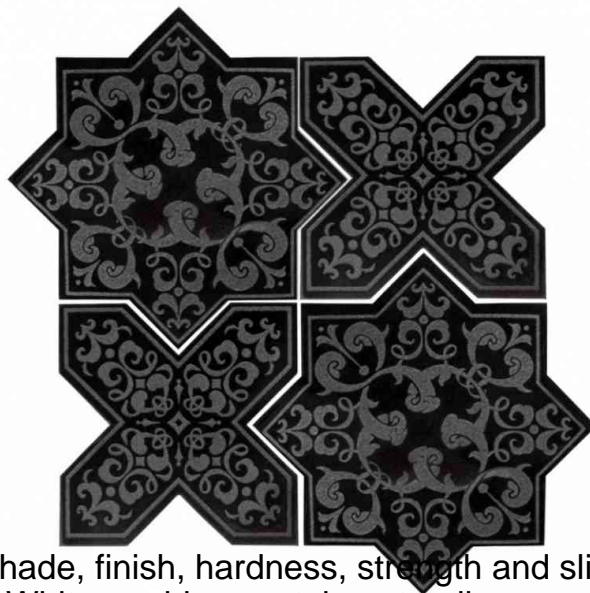

Creative Tile, Authorized Mir Mosaic Distributor
7030 N Harrison Ave, Fresno, CA 93650
Phone: +1 559 436 8453
www.mycreativetile.com
E-mail: info@mycreativetile.com

PANTHEON COLLECTION

Product Name:	Pantheon Black
Product Code:	PNT Black
Material:	stone
Surface:	
Sheet Size:	7.25x7.25"
Thickness:	3/8"
Sheet Coverage Area:	0.37 sq.ft
Chip Size:	
Quantity in a box:	5 sheets/box
Sq.ft/box:	1.83 sq.ft
Lead Time:	Stocked