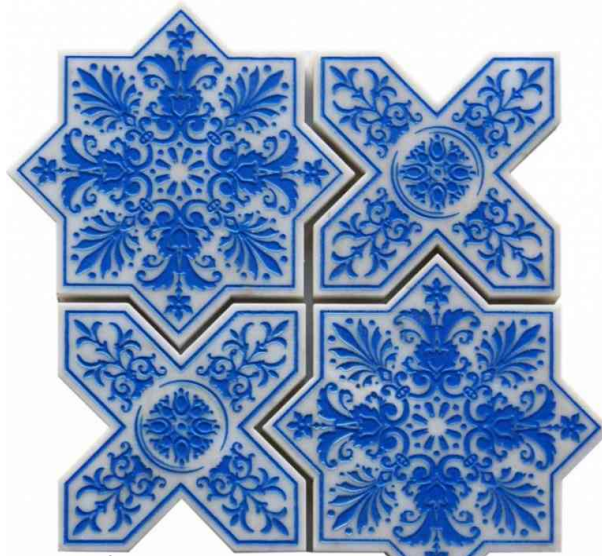

Creative Tile, Authorized Mir Mosaic Distributor
7030 N Harrison Ave, Fresno, CA 93650
Phone: +1 559 436 8453
www.mycreativetile.com
E-mail: info@mycreativetile.com

PANTHEON COLLECTION

Product Name:	Pantheon Blue
Product Code:	PNT Blue
Material:	stone
Surface:	
Sheet Size:	7.25x7.25"
Thickness:	3/8"
Sheet Coverage Area:	0.37 sq.ft
Chip Size:	
Quantity in a box:	5 sheets/box
Sq.ft/box:	1.83 sq.ft
Lead Time:	Stocked