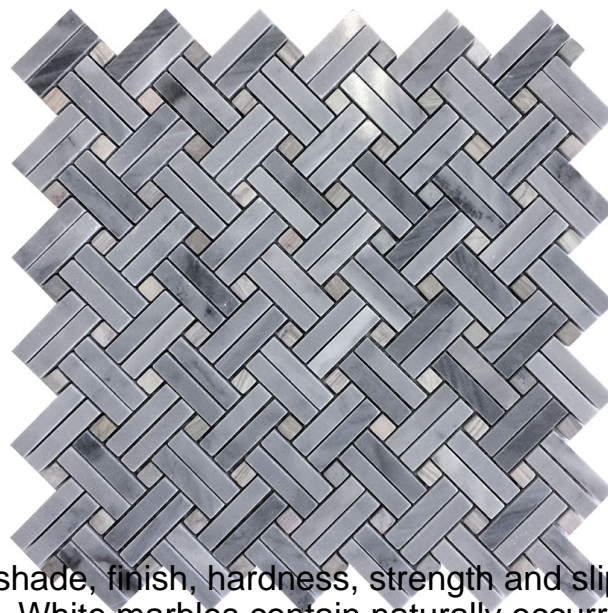

2200 B Zanker Rd, San Jose, CA 95131
Phone: +1 408 432 1000
Fax: +1 408 228 3924
www.mir-mosaic.com
E-mail: info@mir-mosaic.com

SEATTLE COLLECTION

Product Name:	SODO
Product Code:	SE-B22
Material:	Bardiglio Nuvolato/ Dream
Surface:	
Sheet Size:	11.2x11.5"
Thickness:	3/8"
Sheet Coverage Area:	0.89 sq.ft
Chip Size:	
Quantity in a box:	5 sheets/ctn
Sq.ft/box:	4.47 sq.ft
Lead Time:	Stocked

Variation in color, shade, finish, hardness, strength and slip resistance is inherent in Natural stone products. White marbles contain naturally occurring deposits of iron which may lead to discoloration of marble and turning it yellow-rust or grey if used in wet areas. This a natural characteristics of the stone and that is why it cannot be considered as a defect