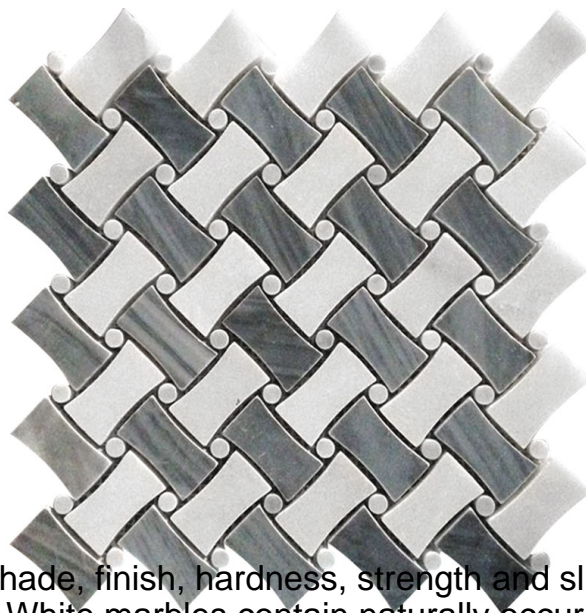

2200 B Zanker Rd, San Jose, CA 95131
Phone: +1 408 432 1000
Fax: +1 408 228 3924
www.mir-mosaic.com
E-mail: info@mir-mosaic.com

SEATTLE COLLECTION

Product Name:	LESCHI
Product Code:	SE-B25
Material:	Bardiglio Nuvolato/Eastern White
Surface:	
Sheet Size:	11x11"
Thickness:	3/8"
Sheet Coverage Area:	0.84 sq.ft
Chip Size:	
Quantity in a box:	5 sheets/ctn
Sq.ft/box:	4.2 sq.ft
Lead Time:	Stocked

Variation in color, shade, finish, hardness, strength and slip resistance is inherent in Natural stone products. White marbles contain naturally occurring deposits of iron which may lead to discoloration of marble and turning it yellow-rust or grey if used in wet areas. This a natural characteristics of the stone and that is why it cannot be considered as a defect