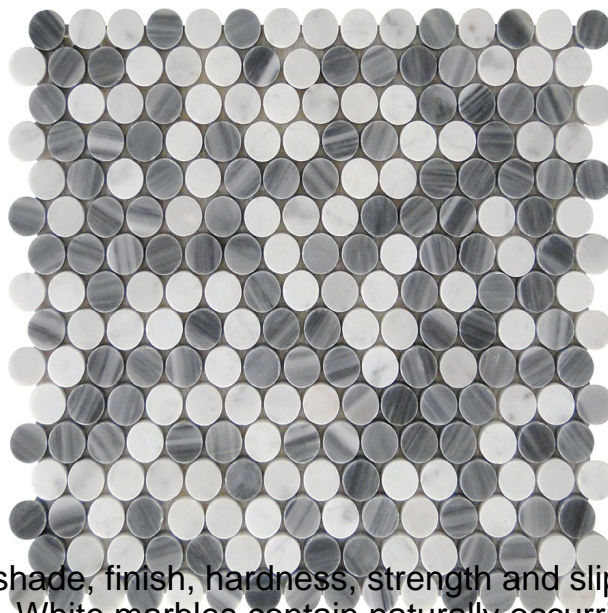

2200 B Zanker Rd, San Jose, CA 95131
Phone: +1 408 432 1000
Fax: +1 408 228 3924
www.mir-mosaic.com
E-mail: info@mir-mosaic.com

SEATTLE COLLECTION

Product Name:	KERRY PARK
Product Code:	SE-P06P
Material:	Bardiglio Nuvolato / Bianco Carrara
Surface:	
Sheet Size:	11.3x12.3"
Thickness:	3/8"
Sheet Coverage Area:	0.97 sq.ft
Chip Size:	
Quantity in a box:	5 sheets/ctn
Sq.ft/box:	4.83 sq.ft
Lead Time:	Stocked

Variation in color, shade, finish, hardness, strength and slip resistance is inherent in Natural stone products. White marbles contain naturally occurring deposits of iron which may lead to discoloration of marble and turning it yellow-rust or grey if used in wet areas. This a natural characteristics of the stone and that is why it cannot be considered as a defect