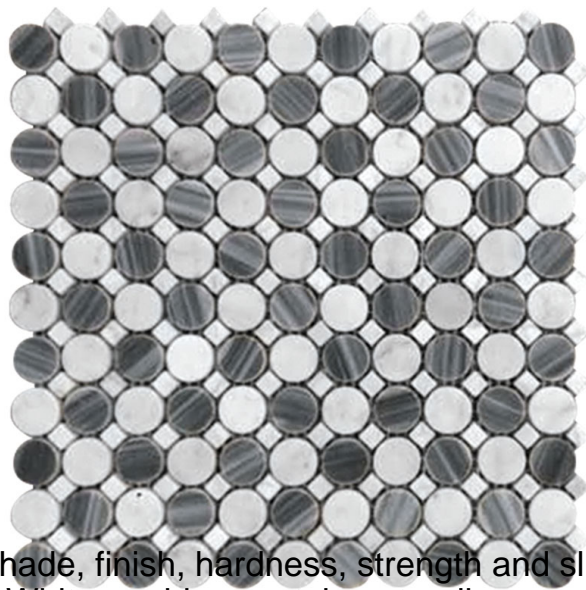

2200 B Zanker Rd, San Jose, CA 95131
Phone: +1 408 432 1000
Fax: +1 408 228 3924
www.mir-mosaic.com
E-mail: info@mir-mosaic.com

SEATTLE COLLECTION

Product Name:	BELLEVUE CIRCLE
Product Code:	SE-P07
Material:	Bardiglio Nuvolato/Bianco Carrara
Surface:	
Sheet Size:	12.7x12.7"
Thickness:	3/8"
Sheet Coverage Area:	1.12 sq.ft
Chip Size:	
Quantity in a box:	5 sheets/ctn
Sq.ft/box:	5.6 sq.ft
Lead Time:	Stocked

Variation in color, shade, finish, hardness, strength and slip resistance is inherent in Natural stone products. White marbles contain naturally occurring deposits of iron which may lead to discoloration of marble and turning it yellow-rust or grey if used in wet areas. This a natural characteristics of the stone and that is why it cannot be considered as a defect