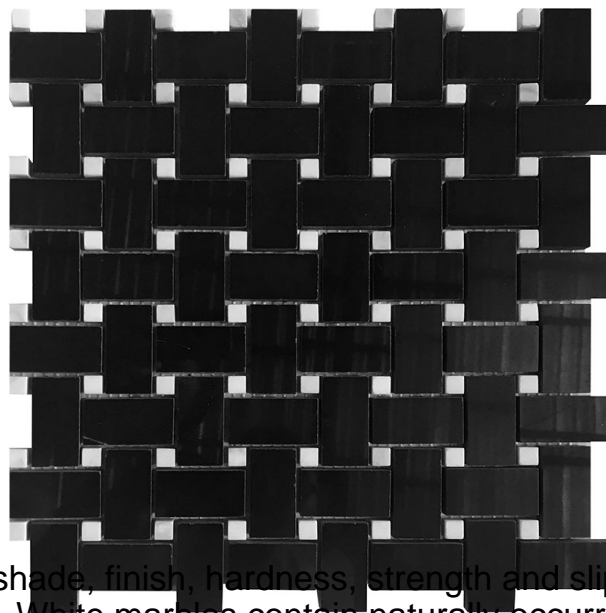

## TUXEDO PARK COLLECTION

<b>Product Name:</b>	ARISTOCRAT
<b>Product Code:</b>	TX-B30P
<b>Material:</b>	Eastern Black / Eastern White
<b>Surface:</b>	
<b>Sheet Size:</b>	12x12"
<b>Thickness:</b>	3/8"
<b>Sheet Coverage Area:</b>	1.00 sq.ft
<b>Chip Size:</b>	
<b>Quantity in a box:</b>	5 sheets/box
<b>Sq.ft/box:</b>	5 sq.ft
<b>Lead Time:</b>	Stocked

Variation in color, shade, finish, hardness, strength and slip resistance is inherent in Natural stone products. White marbles contain naturally occurring deposits of iron which may lead to discoloration of marble and turning it yellow-rust or grey if used in wet areas. This a natural characteristics of the stone and that is why it cannot be considered as a defect