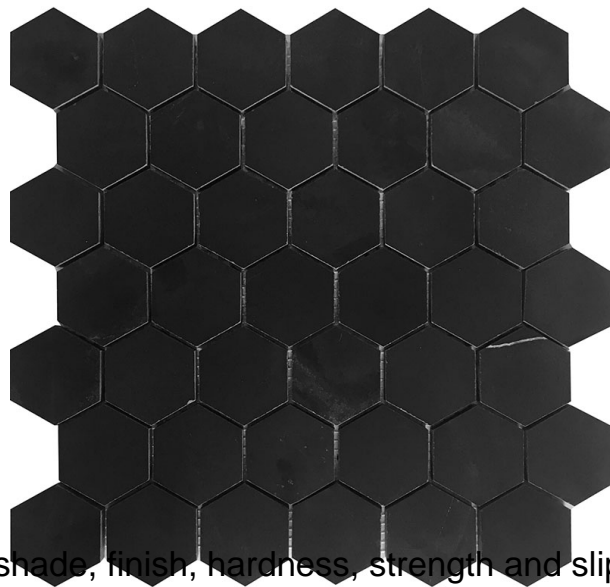

## TUXEDO PARK COLLECTION

<b>Product Name:</b>	2" NERO HEX HONED
<b>Product Code:</b>	TX-G15H
<b>Material:</b>	Eastern Black
<b>Surface:</b>	
<b>Sheet Size:</b>	11.8x11.8"
<b>Thickness:</b>	3/8"
<b>Sheet Coverage Area:</b>	0.97 sq.ft
<b>Chip Size:</b>	
<b>Quantity in a box:</b>	5 sheets/box
<b>Sq.ft/box:</b>	4.83 sq.ft
<b>Lead Time:</b>	Stocked

Variation in color, shade, finish, hardness, strength and slip resistance is inherent in Natural stone products. White marbles contain naturally occurring deposits of iron which may lead to discoloration of marble and turning it yellow-rust or grey if used in wet areas. This a natural characteristics of the stone and that is why it cannot be considered as a defect