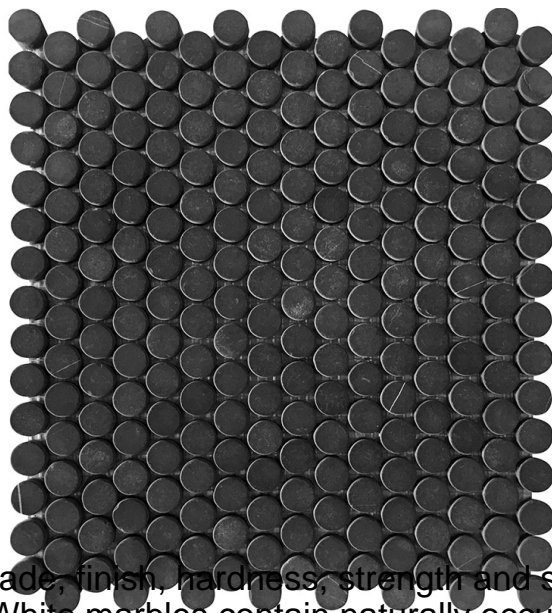

## TUXEDO PARK COLLECTION

<b>Product Name:</b>	NERO PENNY
<b>Product Code:</b>	TX-P08T
<b>Material:</b>	Eastern Black
<b>Surface:</b>	
<b>Sheet Size:</b>	11.3x12.3
<b>Thickness:</b>	3/8"
<b>Sheet Coverage Area:</b>	0.97 sq.ft
<b>Chip Size:</b>	
<b>Quantity in a box:</b>	5 sheets/box
<b>Sq.ft/box:</b>	4.83 sq.ft
<b>Lead Time:</b>	Stocked