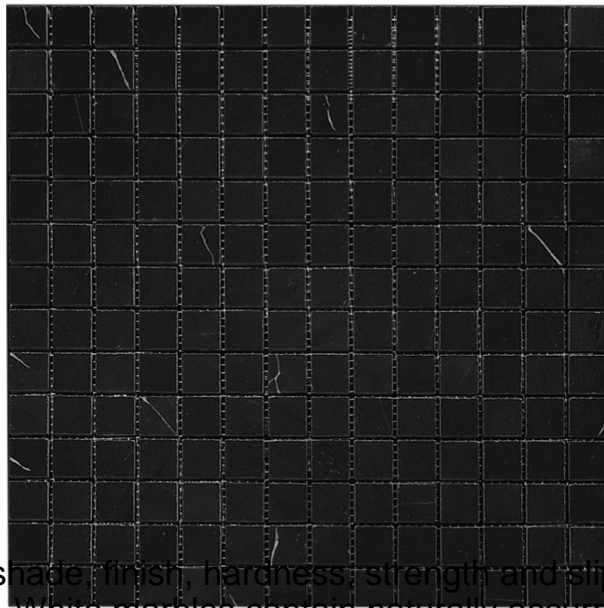

Creative Tile, Authorized Mir Mosaic Distributor
7030 N Harrison Ave, Fresno, CA 93650
Phone: +1 559 436 8453
www.mycreativetile.com
E-mail: info@mycreativetile.com

TUXEDO PARK COLLECTION

Product Name:	NERO SQUARE POLISHED
Product Code:	TX-S09P (M009-20P)
Material:	Eastern Black Polished
Surface:	
Sheet Size:	12x12"
Thickness:	3/8"
Sheet Coverage Area:	1.00 sq.ft
Chip Size:	0.8x0.8*3/8"
Quantity in a box:	5 sheets/box
Sq.ft/box:	5 sq.ft
Lead Time:	Stocked

Variation in color, shade, finish, hardness, strength and slip resistance is inherent in Natural stone products. White marbles contain naturally occurring deposits of iron which may lead to discoloration of marble and turning it yellow-rust or grey if used in wet areas. This a natural characteristics of the stone and that is why it cannot be considered as a defect