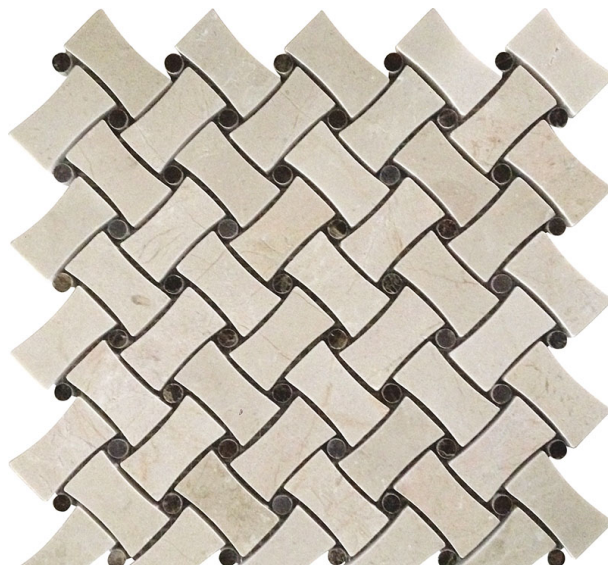

Creative Tile, Authorized Mir Mosaic Distributor
7030 N Harrison Ave, Fresno, CA 93650
Phone: +1 559 436 8453
www.mycreativetile.com
E-mail: info@mycreativetile.com

VALENCIA COLLECTION

Product Name:	PINOSO
Product Code:	VL-B26
Material:	Crema Marfil/Emperador dark
Surface:	
Sheet Size:	11x11"
Thickness:	3/8"
Sheet Coverage Area:	0.84 sq.ft
Chip Size:	
Quantity in a box:	5 sheets/ctn
Sq.ft/box:	4.2 sq.ft
Lead Time:	Stocked

Variation in color, shade, finish, hardness, strength and slip resistance is inherent in Natural stone products. White marbles contain naturally occurring deposits of iron which may lead to discoloration of marble and turning it yellow-rust or grey if used in wet areas. This a natural characteristics of the stone and that is why it cannot be considered as a defect