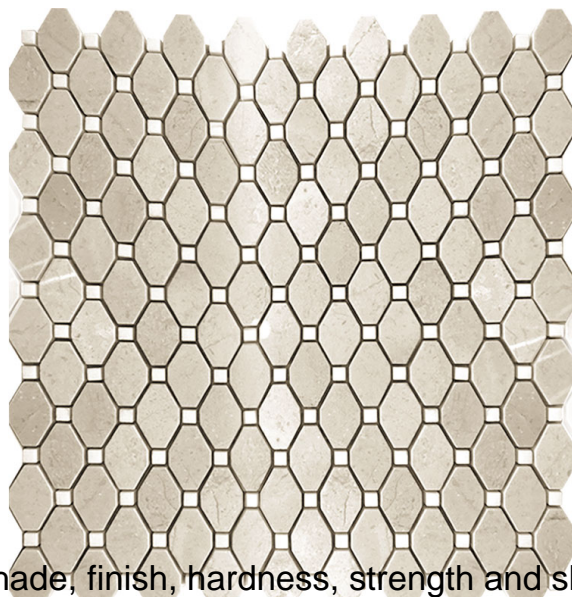

Creative Tile, Authorized Mir Mosaic Distributor
7030 N Harrison Ave, Fresno, CA 93650
Phone: +1 559 436 8453
www.mycreativetile.com
E-mail: info@mycreativetile.com

VALENCIA COLLECTION

Product Name:	MONCADA
Product Code:	VL-G21
Material:	Crema Marfil/Eastern White
Surface:	
Sheet Size:	11.8x12.4"
Thickness:	3/8"
Sheet Coverage Area:	1.02 sq.ft
Chip Size:	
Quantity in a box:	5 sheets/box
Sq.ft/box:	5.08 sq.ft
Lead Time:	Stocked

Variation in color, shade, finish, hardness, strength and slip resistance is inherent in Natural stone products. White marbles contain naturally occurring deposits of iron which may lead to discoloration of marble and turning it yellow-rust or grey if used in wet areas. This a natural characteristics of the stone and that is why it cannot be considered as a defect