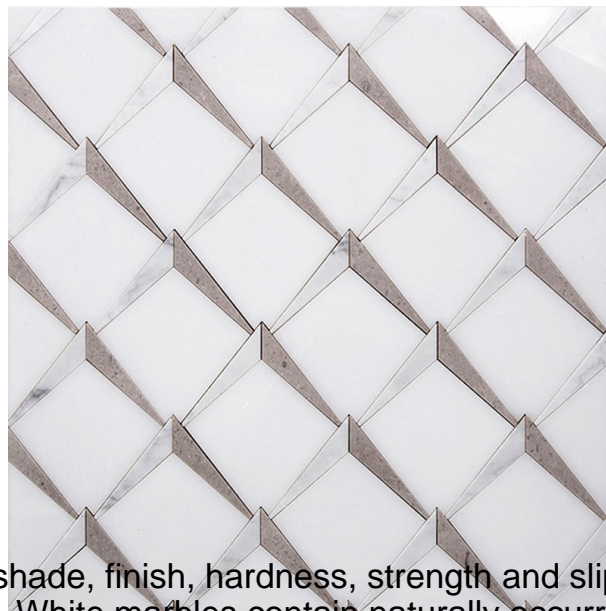

Creative Tile, Authorized Mir Mosaic Distributor
7030 N Harrison Ave, Fresno, CA 93650
Phone: +1 559 436 8453
www.mycreativetile.com
E-mail: info@mycreativetile.com

WATERJET COLLECTION

Beige

Product Name:	ANGOLO 1
Product Code:	ANG-01
Material:	Paper white/ Bianco Carrara/Eastern
Surface:	
Sheet Size:	13.5x14.5"
Thickness:	3/8"
Sheet Coverage Area:	1.36 sq.ft
Chip Size:	
Quantity in a box:	5 sheets/box
Sq.ft/box:	6.8 sq.ft
Lead Time:	Stocked

Variation in color, shade, finish, hardness, strength and slip resistance is inherent in Natural stone products. White marbles contain naturally occurring deposits of iron which may lead to discoloration of marble and turning it yellow-rust or grey if used in wet areas. This a natural characteristics of the stone and that is why it cannot be considered as a defect