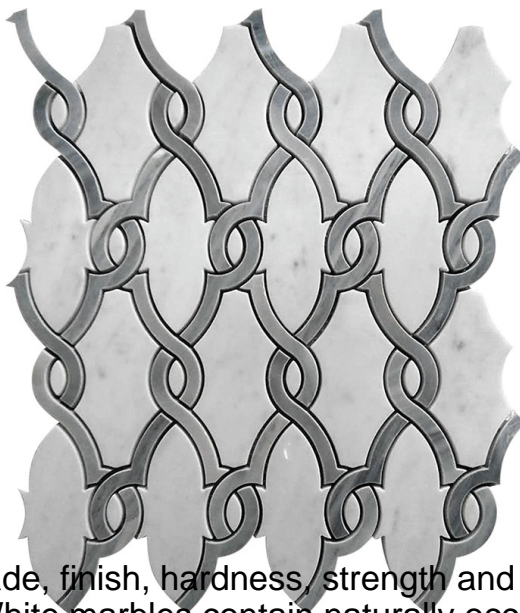

2200 B Zanker Rd, San Jose, CA 95131
Phone: +1 408 432 1000
Fax: +1 408 228 3924
www.mir-mosaic.com
E-mail: info@mir-mosaic.com

WATERJET COLLECTION

Product Name:	TRELLIS 15
Product Code:	TRL-15
Material:	Carrara White, Bardiglio
Surface:	
Sheet Size:	10.8x11.8"
Thickness:	3/8"
Sheet Coverage Area:	0.89 sq.ft
Chip Size:	
Quantity in a box:	5 sheets/box
Sq.ft/box:	4.43 sq.ft
Lead Time:	Stocked

Variation in color, shade, finish, hardness, strength and slip resistance is inherent in Natural stone products. White marbles contain naturally occurring deposits of iron which may lead to discoloration of marble and turning it yellow-rust or grey if used in wet areas. This a natural characteristics of the stone and that is why it cannot be considered as a defect