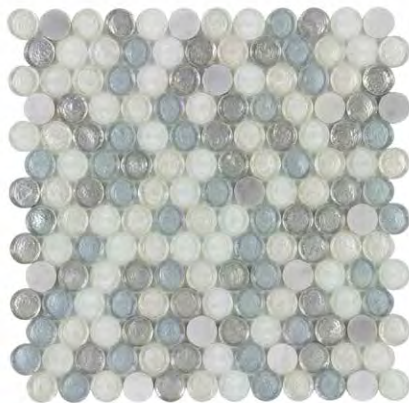

ANTHOLOGY

CHÍC

COLLECTION

The Chíc collection contains glass tile with a shiny flair, featuring a fantastic, metallic array of colors and shapes that will illuminate any space. These mosaic tiles create a luxurious feeling, with the addition of natural stones and a sheen that will make a statement with any installation. These opaque glass tiles have sparkle with subtle shades of color seeping through. The unique patterns offer a contemporary style, creating a gorgeous design opportunity for any space deserving of a rich, opulent atmosphere.

CHIC COLLECTION

Silk Elements
ANTHCHSI* 12"x14"
Coverage: 0.969 sqft/pc

Persian Arabesque
ANTHCHPA** 12"x12"
Coverage: 0.862 sqft/pc

Tuscan Arabesque
ANTHCHTA** 12"x12"
Coverage: 0.862 sqft/pc

Persian Sun
ANTHCHPS** 12"x12"
Coverage: 1.077 sqft/pc

Tuscan Sun
ANTHCHTS** 12"x12"
Coverage: 1.077 sqft/pc

CHIC COLLECTION

PRODUCT SPECS

Sheet Size: 11.75"x11.75"
 Chip Size: 2"x6"
 Thickness: 8 mm
 PCS/Box: 9
 SQFT/Box: 8.721
 Material: Glass | Metallic

Sheet Size: 10.04"x12.284"
 Chip Size: 2"x2"
 Thickness: 8 mm
 PCS/Box: 10
 SQFT/Box: 8.62
 Material: Glass | Metallic |
 Natural Stone