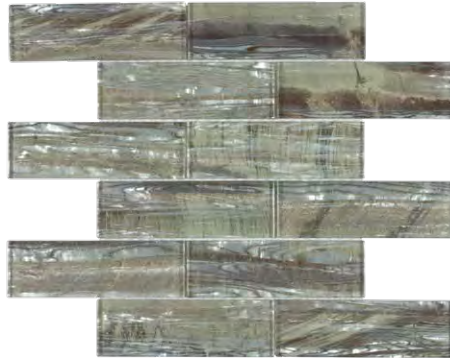

ANTHOLOGY

CHÍC

COLLECTION

The Chíc collection contains glass tile with a shiny flair, featuring a fantastic, metallic array of colors and shapes that will illuminate any space. These mosaic tiles create a luxurious feeling, with the addition of natural stones and a sheen that will make a statement with any installation. These opaque glass tiles have sparkle with subtle shades of color seeping through. The unique patterns offer a contemporary style, creating a gorgeous design opportunity for any space deserving of a rich, opulent atmosphere.

CHIC COLLECTION

Silk Elements
ANTHCHSI* 12"x14"
Coverage: 0.969 sqft/pc

Persian Arabesque
ANTHCHPA** 12"x12"
Coverage: 0.862 sqft/pc

Tuscan Arabesque
ANTHCHTA** 12"x12"
Coverage: 0.862 sqft/pc

Persian Sun
ANTHCHPS** 12"x12"
Coverage: 1.077 sqft/pc

Tuscan Sun
ANTHCHTS** 12"x12"
Coverage: 1.077 sqft/pc

CHIC COLLECTION

PRODUCT SPECS

Sheet Size: 11.75"x11.75"
 Chip Size: 2"x6"
 Thickness: 8 mm
 PCS/Box: 9
 SQFT/Box: 8.721
 Material: Glass | Metallic

Sheet Size: 10.04"x12.284"
 Chip Size: 2"x2"
 Thickness: 8 mm
 PCS/Box: 10
 SQFT/Box: 8.62
 Material: Glass | Metallic |
 Natural Stone

Sheet Size: 12.599"x12.245"
 Chip Size: 1 Round
 Thickness: 8 mm
 PCS/Box: 10
 SQFT/Box: 10.77
 Material: Glass | Metallic |
 Natural Stone

Application

Residential/Commercial

Presentation

Mesh Mounted

Recommended Uses