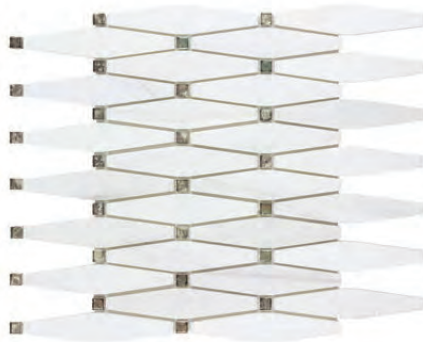

DAZZLE

COLLECTION

Symmetry Gold
ANTHDASG* 10"x12"
Coverage: 0.851 sqft/pc

Symmetry Silver
ANTHDASS* 10"x12"
Coverage: 0.851 sqft/pc

Limelight Gold
ANTHDALG 12"x12"
Coverage: 0.958 sqft/pc

Limelight Silver
ANTHDALS 12"x12"
Coverage: 0.958 sqft/pc

Kaleidoscope Gold
ANTHDAKG 9"x11"
Coverage: 0.644 sqft/pc

Kaleidoscope Silver
ANTHDAKS 9"x11"
Coverage: 0.644 sqft/pc

DAZZLE

COLLECTION

Bravado Gold
ANTHDABG 12"x12"
Coverage: 0.936 sqft/pc

Bravado Silver
ANTHDABS 12"x12"
Coverage: 0.936 sqft/pc

Jolie Gold
ANTHDAJG 12"x12"
Coverage: 1.00 sqft/pc

Jolie Silver
ANTHDAJS 12"x12"
Coverage: 1.00 sqft/pc

DAZZLE

COLLECTION

PRODUCT SPECS

Piece Size: 10.343" x 11.768"
 Chip Size: Multi-Sized
 Thickness: 8 mm
 PCS/Box: 10
 SQFT/Box: 8.51
 Material: Natural Stone | Glass

Piece Size: 11.733" x 11.733"
 Chip Size: Multi-Sized
 Thickness: 8 mm
 PCS/Box: 11
 SQFT/Box: 10.53
 Material: Natural Stone | Mirror

Piece Size: 8.957" x 10.365"
 Chip Size: Multi-Sized
 Thickness: 8 mm
 PCS/Box: 11
 SQFT/Box: 7.084
 Material: Natural Stone | Glass