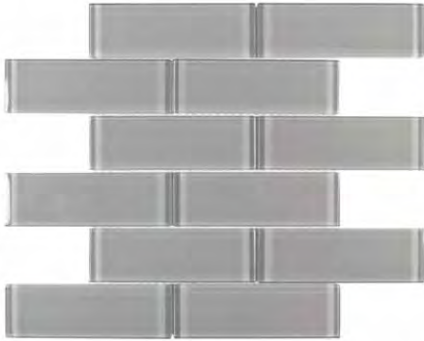

ESSENTIALS

COLLECTION

Mist 2x6

ANTHESMI26* 12"x12"
Coverage: 0.96 sqft/pc