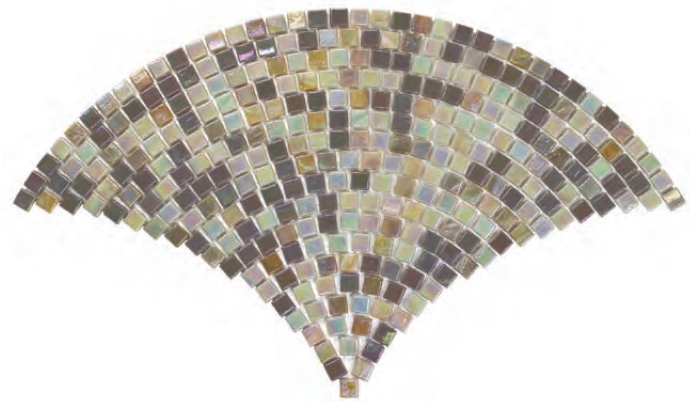

ANTHOLOGY

FANTASY

COLLECTION

This uniquely designed collection of glass mosaics has a bit of art deco mixed with contemporary flair, creating a trend setting statement. Fan shapes in beautiful color blends will add art and drama to your space.

FANTASY

COLLECTION

Moderne Fanfare
ANTHFYMF 9"x15"
Coverage: 0.485 sqft/pc

Maritime Fanfare
ANTHFYTF 9"x15"
Coverage: 0.485 sqft/pc

Splendor Fanfare
ANTHFYSF 9"x15"
Coverage: 0.485 sqft/pc

Zepher Fanfare
ANTHFYZF* 9"x15"
Coverage: 0.485 sqft/pc

FANTASY

COLLECTION

PRODUCT SPECS

Piece Size: 8.583" x 14.843"
Chip Size: 0.4"x0.4"
Thickness: 4 mm
PCS/Box: 22
SQFT/Box: 10.67
Material: Glass

Application

Residential/Commercial

Presentation

Mesh Mounted