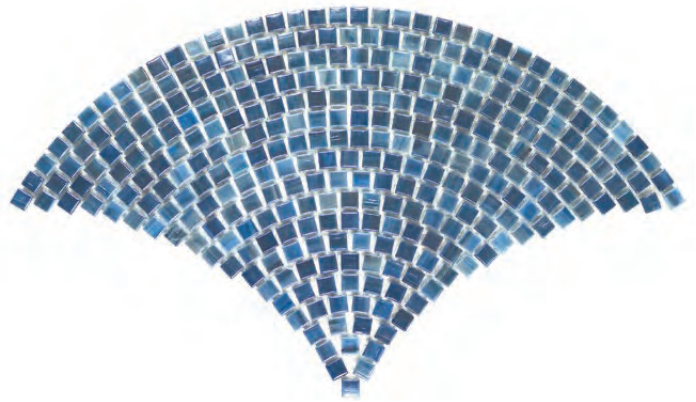

ANTHOLOGY

FANTASY

COLLECTION

This uniquely designed collection of glass mosaics has a bit of art deco mixed with contemporary flair, creating a trend setting statement. Fan shapes in beautiful color blends will add art and drama to your space.

FANTASY

COLLECTION

Moderne Fanfare
ANTHFYMF 9"x15"
Coverage: 0.485 sqft/pc

Maritime Fanfare
ANTHFYTF 9"x15"
Coverage: 0.485 sqft/pc

Splendor Fanfare
ANTHFYSF 9"x15"
Coverage: 0.485 sqft/pc

Zepher Fanfare
ANTHFYZF* 9"x15"
Coverage: 0.485 sqft/pc

FANTASY

COLLECTION

PRODUCT SPECS

Piece Size: 8.583" x 14.843"
Chip Size: 0.4"x0.4"
Thickness: 4 mm
PCS/Box: 22
SQFT/Box: 10.67
Material: Glass

Application

Residential/Commercial

Presentation

Mesh Mounted