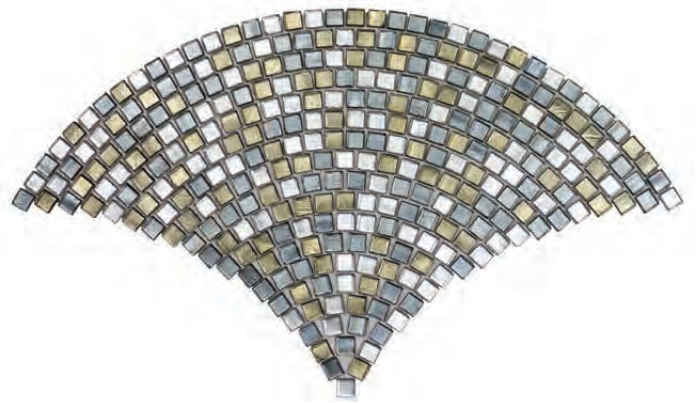

FANTASY

COLLECTION

Moderne Fanfare
ANTHFYMF 9"x15"
Coverage: 0.485 sqft/pc

Maritime Fanfare
ANTHFYTF 9"x15"
Coverage: 0.485 sqft/pc

Splendor Fanfare
ANTHFYSF 9"x15"
Coverage: 0.485 sqft/pc

Zepher Fanfare
ANTHFYZF* 9"x15"
Coverage: 0.485 sqft/pc

FANTASY

COLLECTION

PRODUCT SPECS

Piece Size: 8.583" x 14.843"
Chip Size: 0.4"x0.4"
Thickness: 4 mm
PCS/Box: 22
SQFT/Box: 10.67
Material: Glass

Application

Residential/Commercial

Presentation

Mesh Mounted