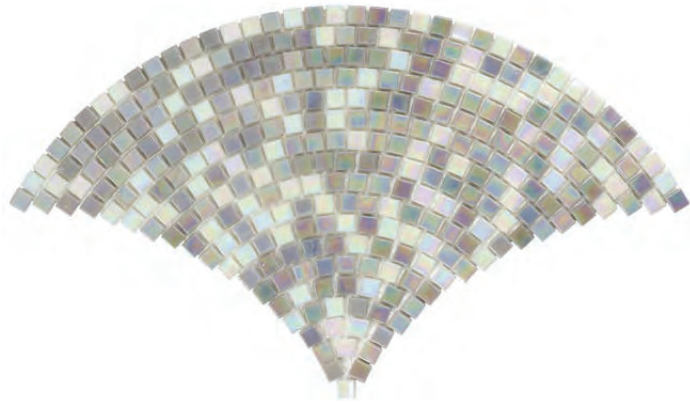

ANTHOLOGY

FANTASY

COLLECTION

This uniquely designed collection of glass mosaics has a bit of art deco mixed with contemporary flair, creating a trend setting statement. Fan shapes in beautiful color blends will add art and drama to your space.

FANTASY

COLLECTION

Moderne Fanfare
ANTHFYMF 9"x15"
Coverage: 0.485 sqft/pc

Maritime Fanfare
ANTHFYTF 9"x15"
Coverage: 0.485 sqft/pc

Splendor Fanfare
ANTHFYSF 9"x15"
Coverage: 0.485 sqft/pc

Zepher Fanfare
ANTHFYZF* 9"x15"
Coverage: 0.485 sqft/pc

FANTASY

COLLECTION

PRODUCT SPECS

Piece Size: 8.583" x 14.843"
Chip Size: 0.4"x0.4"
Thickness: 4 mm
PCS/Box: 22
SQFT/Box: 10.67
Material: Glass

Application

Residential/Commercial

Presentation

Mesh Mounted