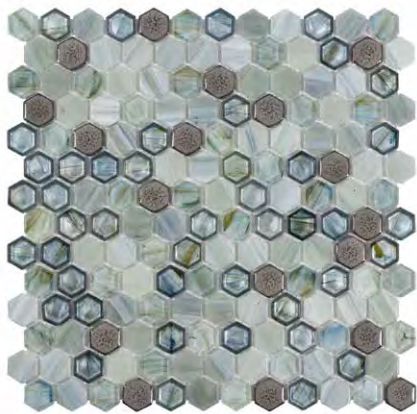

ANTHOLOGY

GLASSIQUE

COLLECTION

Glassique is a unique designer look in molten glass mosaics. This glass collection creates the image of semi-precious gemstones. Colors that create highlights and give focal points to any project. Geometric shapes that have the fluidity of water and some of these gem creations even sparkle with metallic accents. All hand crafted this glass will show imperfections such as wrinkles, waves, bubbles, and chipped edges, all designed to enhance your space with great character. This glass also is environmentally friendly, with over 30% recycled content.

GLASSIQUE

COLLECTION

Beam Lagoon
ANTHGLBL 12"x12"
Coverage: 0.963 sqft/pc

Beam Sepia
ANTHGLBS* 12"x12"
Coverage: 0.963 sqft/pc

Brocade Lagoon
ANTHGLBRL 12"x12"
Coverage: 0.963 sqft/pc

Brocade Sepia
ANTHGLBRS** 12"x12"
Coverage: 0.963 sqft/pc

Rhapsody Lagoon
ANTHGLRL 12"x12"
Coverage: 0.952 sqft/pc

Rhapsody Sepia
ANTHGLRS** 12"x12"
Coverage: 0.952 sqft/pc

GLASSIQUE

COLLECTION

Interlude Lagoon
 ANTHGLIL 12"x13"
 Coverage: 1.0369 sqft/pc

Interlude Sepia
 ANTHGLIS 12"x13"
 Coverage: 1.0369 sqft/pc