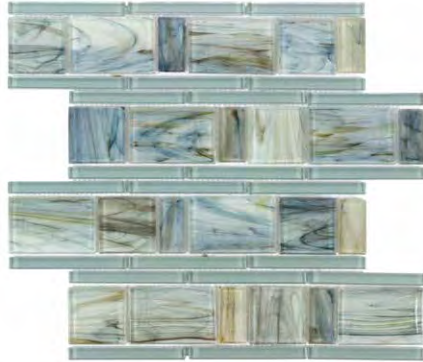

ANTHOLOGY

GLASSIQUE

COLLECTION

Glassique is a unique designer look in molten glass mosaics. This glass collection creates the image of semi-precious gemstones. Colors that create highlights and give focal points to any project. Geometric shapes that have the fluidity of water and some of these gem creations even sparkle with metallic accents. All hand crafted this glass will show imperfections such as wrinkles, waves, bubbles, and chipped edges, all designed to enhance your space with great character. This glass also is environmentally friendly, with over 30% recycled content.

GLASSIQUE

COLLECTION

Beam Lagoon
ANTHGLBL 12"x12"
Coverage: 0.963 sqft/pc

Beam Sepia
ANTHGLBS* 12"x12"
Coverage: 0.963 sqft/pc

Brocade Lagoon
ANTHGLBRL 12"x12"
Coverage: 0.963 sqft/pc

Brocade Sepia
ANTHGLBRS** 12"x12"
Coverage: 0.963 sqft/pc

Rhapsody Lagoon
ANTHGLRL 12"x12"
Coverage: 0.952 sqft/pc

Rhapsody Sepia
ANTHGLRS** 12"x12"
Coverage: 0.952 sqft/pc

GLASSIQUE

COLLECTION

Interlude Lagoon
 ANTHGLIL 12"x13"
 Coverage: 1.0369 sqft/pc

Interlude Sepia
 ANTHGLIS 12"x13"
 Coverage: 1.0369 sqft/pc

PRODUCT SPECS

Sheet Size: 11.96"x13.70"
 Chip Size: 0.59"x3.85"
 Thickness: 6.5 mm
 PCS/Box: 11
 SQFT/Box: 10.593
 Material: Molten Glass

Sheet Size: 12.126"x12.284"
 Chip Size: 1"x1"
 Thickness: 6.6 mm
 PCS/Box: 11
 SQFT/Box: 10.593
 Material: Molten Glass | Porcelain