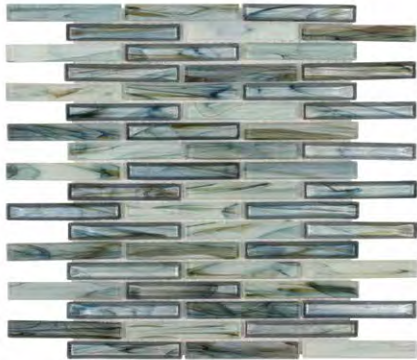

ANTHOLOGY

GLASSIQUE

COLLECTION

Glassique is a unique designer look in molten glass mosaics. This glass collection creates the image of semi-precious gemstones. Colors that create highlights and give focal points to any project. Geometric shapes that have the fluidity of water and some of these gem creations even sparkle with metallic accents. All hand crafted this glass will show imperfections such as wrinkles, waves, bubbles, and chipped edges, all designed to enhance your space with great character. This glass also is environmentally friendly, with over 30% recycled content.

GLASSIQUE

COLLECTION

Beam Lagoon
ANTHGLBL 12"x12"
Coverage: 0.963 sqft/pc

Beam Sepia
ANTHGLBS* 12"x12"
Coverage: 0.963 sqft/pc

Brocade Lagoon
ANTHGLBRL 12"x12"
Coverage: 0.963 sqft/pc

Brocade Sepia
ANTHGLBRS** 12"x12"
Coverage: 0.963 sqft/pc