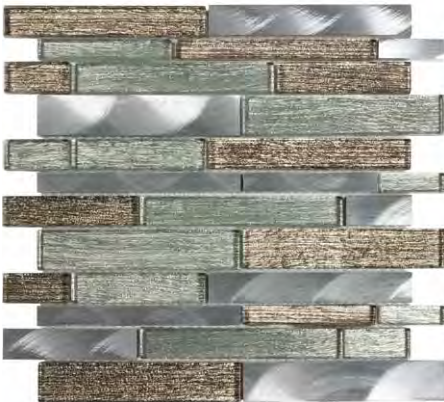

ANTHOLOGY

MODERN DAY METALS

COLLECTION

Metal tiles appeal to the modernist in all of us. The clean and contemporary surface of metallic tiles are unmatched by any other wall or floor covering material. Create the tiled space of your dreams with a bit of sparkle.

MODERN DAY METALS

COLLECTION

Cityscape - ANTHMDCI 12"x12"
Coverage: 0.969 sqft/pc

Silerscape - ANTHMDSI 12"x13"
Coverage: 0.98 sqft/pc

Highrise - ANTHMDHI 12"x13"
Coverage: 0.98 sqft/pc

Skyrise - ANTHMDSK 12"x13"
Coverage: 0.95 sqft/pc

Urban Sky - ANTHMDUS* 12"x12"
Coverage: 0.98 sqft/pc

MODERN DAY METALS

COLLECTION

PRODUCT SPECS

Sheet Size: 11.75" x 12"
 Chip Size: Multi-Sized
 Thickness: 6 mm
 PCS/Box: 11
 SQFT/Box: 10.78
 Material: Glass | Metal