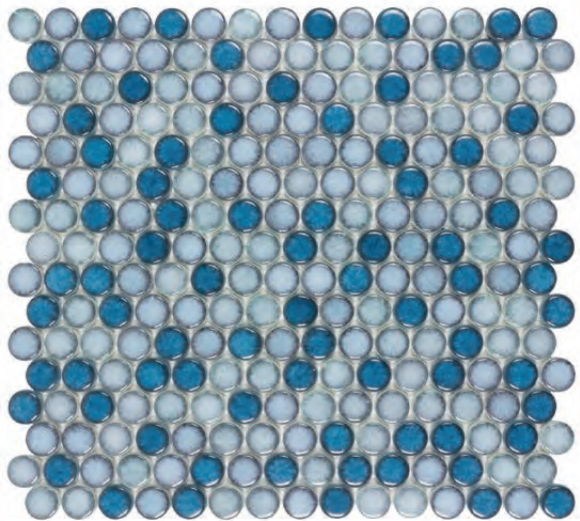

ANTHOLOGY

WATERCOLORS

COLLECTION

Magical and vibrant color is the core of this collection. A unique rectangular handmade shape in 6 colors, all with a beachy vibe, whether you are doing you are doing a cabana or seaside kitchen backsplash. Feel like you are on island time with a mélange of colored penny rounds and hexagons in recycled glass to complete the coastal vibe.

WATERCOLORS

COLLECTION

Trade Winds
ANTHWCTW* 12"x12"
Coverage: 0.851 sqft/pc

Misty Harbor
ANTHWCMH* 12"x12"
Coverage: 0.98 sqft/pc

Bay View
ANTHWCBV* 12"x12"
Coverage: 0.851 sqft/pc

Sea Breeze
ANTHWCSB* 12"x12"
Coverage: 0.98 sqft/pc

WATERCOLORS

COLLECTION

Diamond Lake
ANTHWCDL 2"x10"
Coverage: 0.135 sqft/pc
*sold by the box

Coastal Cottage
ANTHWCCC 2"x10"
Coverage: 0.135 sqft/pc
*sold by the box

Ocean Breeze
ANTHWCOB 2"x10"
Coverage: 0.135 sqft/pc
*sold by the box

Beyond The Sea
ANTHWCBS 2"x10"
Coverage: 0.135 sqft/pc
*sold by the box

Water View
ANTHWCWV 2"x10"
Coverage: 0.135 sqft/pc
*sold by the box

High Tide
ANTHWCHT 2"x10"
Coverage: 0.135 sqft/pc
*sold by the box