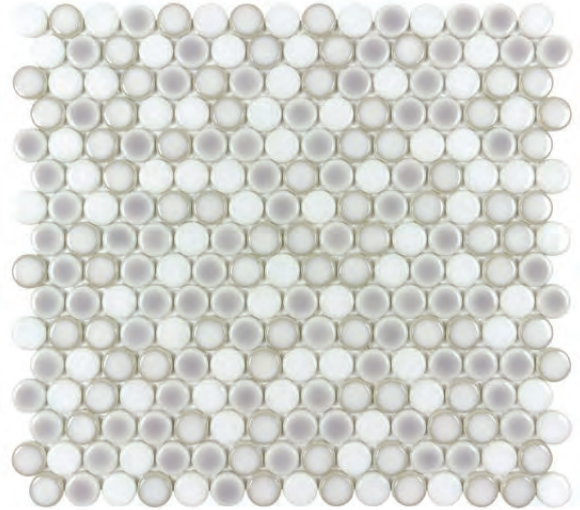

ANTHOLOGY

WATERCOLORS

COLLECTION

Magical and vibrant color is the core of this collection. A unique rectangular handmade shape in 6 colors, all with a beachy vibe, whether you are doing you are doing a cabana or seaside kitchen backsplash. Feel like you are on island time with a mélange of colored penny rounds and hexagons in recycled glass to complete the coastal vibe.

WATERCOLORS

COLLECTION

Trade Winds
ANTHWCTW* 12"x12"
Coverage: 0.851 sqft/pc

Misty Harbor
ANTHWCMH* 12"x12"
Coverage: 0.98 sqft/pc

Bay View
ANTHWCBV* 12"x12"
Coverage: 0.851 sqft/pc

Sea Breeze
ANTHWCSB* 12"x12"
Coverage: 0.98 sqft/pc

WATERCOLORS

COLLECTION

Diamond Lake
ANTHWCDL 2"x10"
Coverage: 0.135 sqft/pc
*sold by the box

Coastal Cottage
ANTHWCCC 2"x10"
Coverage: 0.135 sqft/pc
*sold by the box

Ocean Breeze
ANTHWCOB 2"x10"
Coverage: 0.135 sqft/pc
*sold by the box

Beyond The Sea
ANTHWCBS 2"x10"
Coverage: 0.135 sqft/pc
*sold by the box

Water View
ANTHWCWV 2"x10"
Coverage: 0.135 sqft/pc
*sold by the box

High Tide
ANTHWCHT 2"x10"
Coverage: 0.135 sqft/pc
*sold by the box