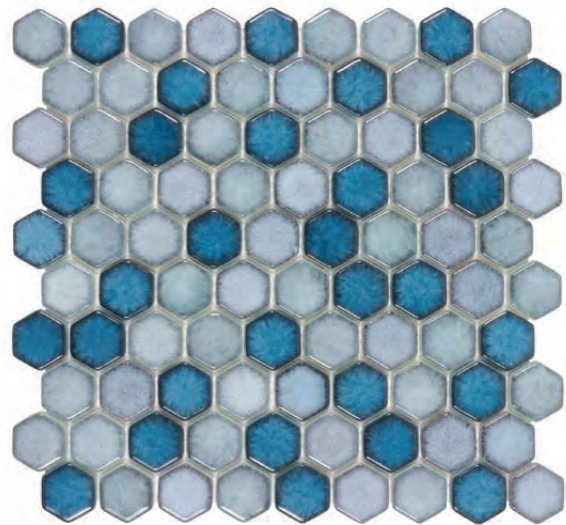

ANTHOLOGY

WATERCOLORS

COLLECTION

Magical and vibrant color is the core of this collection. A unique rectangular handmade shape in 6 colors, all with a beachy vibe, whether you are doing you are doing a cabana or seaside kitchen backsplash. Feel like you are on island time with a mélange of colored penny rounds and hexagons in recycled glass to complete the coastal vibe.

WATERCOLORS

COLLECTION

Trade Winds
ANTHWCTW* 12"x12"
Coverage: 0.851 sqft/pc

Misty Harbor
ANTHWCMH* 12"x12"
Coverage: 0.98 sqft/pc

Bay View
ANTHWCBV* 12"x12"
Coverage: 0.851 sqft/pc

Sea Breeze
ANTHWCSB* 12"x12"
Coverage: 0.98 sqft/pc

WATERCOLORS

COLLECTION

Diamond Lake
ANTHWCDL 2"x10"
Coverage: 0.135 sqft/pc
*sold by the box

Coastal Cottage
ANTHWCCC 2"x10"
Coverage: 0.135 sqft/pc
*sold by the box

Ocean Breeze
ANTHWCOB 2"x10"
Coverage: 0.135 sqft/pc
*sold by the box

Beyond The Sea
ANTHWCBS 2"x10"
Coverage: 0.135 sqft/pc
*sold by the box

Water View
ANTHWCWV 2"x10"
Coverage: 0.135 sqft/pc
*sold by the box

High Tide
ANTHWCHT 2"x10"
Coverage: 0.135 sqft/pc
*sold by the box