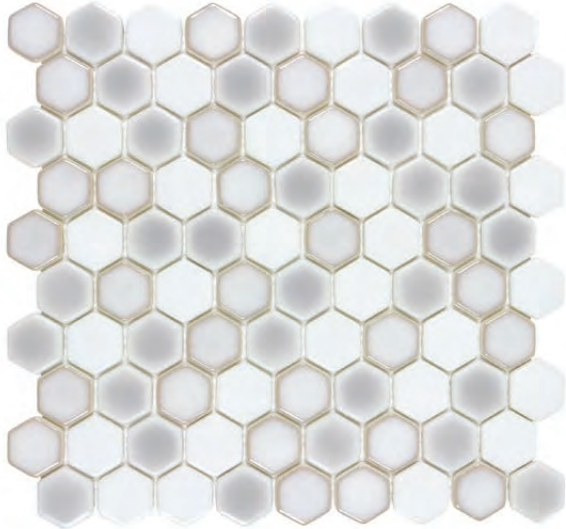

ANTHOLOGY

WATERCOLORS

COLLECTION

Magical and vibrant color is the core of this collection. A unique rectangular handmade shape in 6 colors, all with a beachy vibe, whether you are doing you are doing a cabana or seaside kitchen backsplash. Feel like you are on island time with a mélange of colored penny rounds and hexagons in recycled glass to complete the coastal vibe.

WATERCOLORS

COLLECTION

Trade Winds
ANTHWCTW* 12"x12"
Coverage: 0.851 sqft/pc

Misty Harbor
ANTHWCMH* 12"x12"
Coverage: 0.98 sqft/pc

Bay View
ANTHWCBV* 12"x12"
Coverage: 0.851 sqft/pc

Sea Breeze
ANTHWCSB* 12"x12"
Coverage: 0.98 sqft/pc

WATERCOLORS

COLLECTION

Diamond Lake
ANTHWCDL 2"x10"
Coverage: 0.135 sqft/pc
*sold by the box

Coastal Cottage
ANTHWCCC 2"x10"
Coverage: 0.135 sqft/pc
*sold by the box

Ocean Breeze
ANTHWCOB 2"x10"
Coverage: 0.135 sqft/pc
*sold by the box

Beyond The Sea
ANTHWCBS 2"x10"
Coverage: 0.135 sqft/pc
*sold by the box

Water View
ANTHWCWV 2"x10"
Coverage: 0.135 sqft/pc
*sold by the box

High Tide
ANTHWCHT 2"x10"
Coverage: 0.135 sqft/pc
*sold by the box